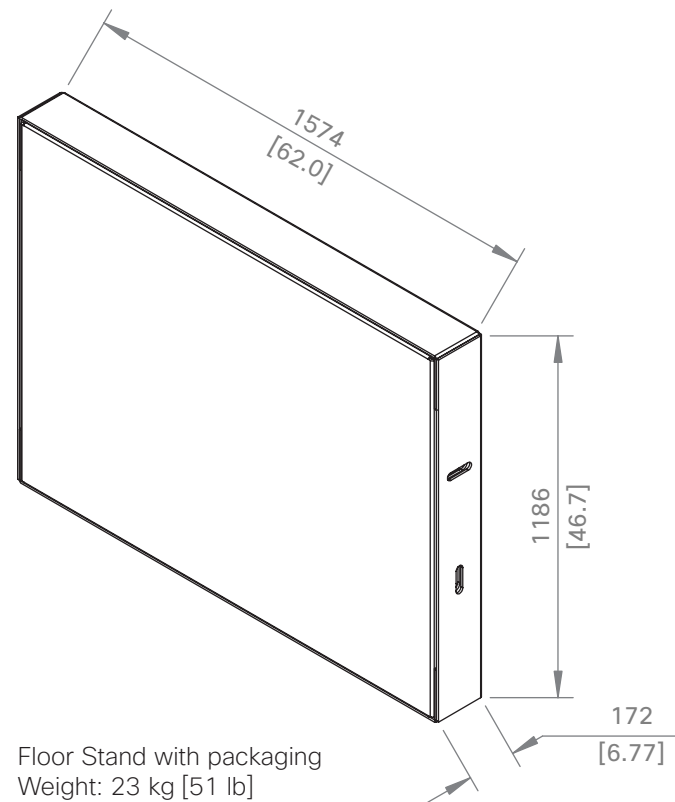

Webex Board Weight: 65 kg (143 lb)
 Weight including packaging and accessories: 73 kg (161 lb)

Cisco Webex Board 70S

Unit:	mm [in.]
Sheet size:	A3
Scale:	1:12

Cisco Webex Board 70S
with Floor Stand

Unit:	mm [in.]
Sheet size:	A3
Scale:	1:20

Weight Wall Stand: 13 kg [29 lb]
 Total weight including Webex Board: 78 kg [172 lb]

Wall Stand with packaging
 Weight: 18 kg [40 lb]

Cisco Webex Board 70S
 with Wall Stand

Unit:	mm [in.]
Sheet size:	A3
Scale:	1:20

Weight Wall Mount Kit: 5 kg [11 lb]
 Total weight including Webex Board: 70 kg [154 lb]

Wall Mount Kit packaging
 Weight: 6 kg [13 lb]

DETAIL B
 SCALE 1 : 5

Cisco Webex Board 70S
 with Wall Mount

Unit:	mm [in.]
Sheet size:	A3
Scale:	1:20