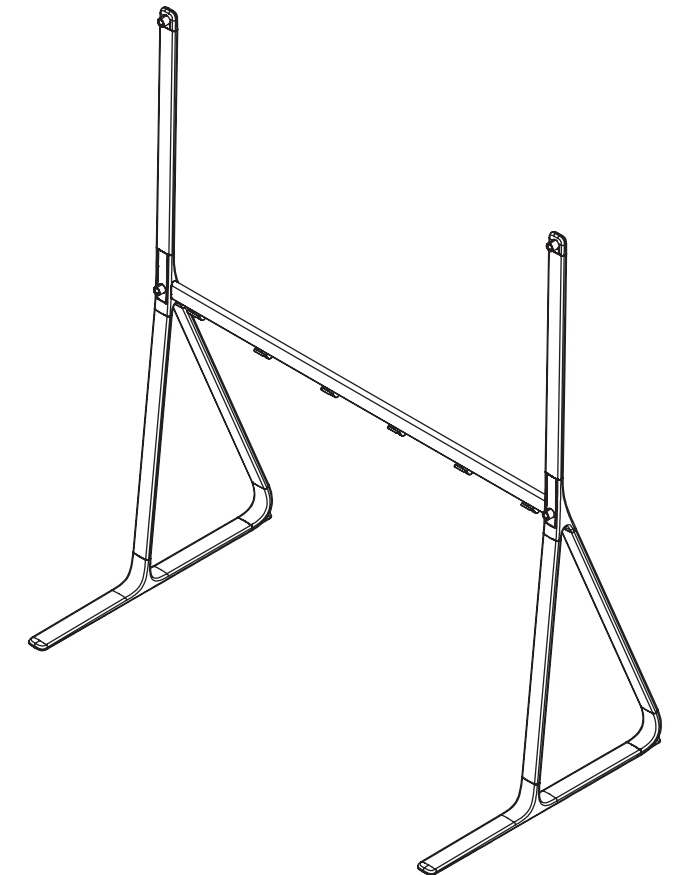

Webex Board Weight: 65 kg (143 lb)
 Weight including packaging and accessories: 73 kg (161 lb)

Cisco Webex Board 70S

Unit:	mm [in.]
Sheet size:	A3
Scale:	1:12

Cisco Webex Board 70S
with Floor Stand

Unit:	mm [in.]
Sheet size:	A3
Scale:	1:20

Weight Wall Stand: 13 kg [29 lb]
 Total weight including Webex Board: 78 kg [172 lb]

Wall Stand with packaging
 Weight: 18 kg [40 lb]

Cisco Webex Board 70S
 with Wall Stand

Unit:	mm [in.]
Sheet size:	A3
Scale:	1:20

Weight Wall Mount Kit: 5 kg [11 lb]
 Total weight including Webex Board: 70 kg [154 lb]

Wall Mount Kit packaging
 Weight: 6 kg [13 lb]

DETAIL B
 SCALE 1 : 5

Cisco Webex Board 70S
 with Wall Mount

Unit:	mm [in.]
Sheet size:	A3
Scale:	1:20