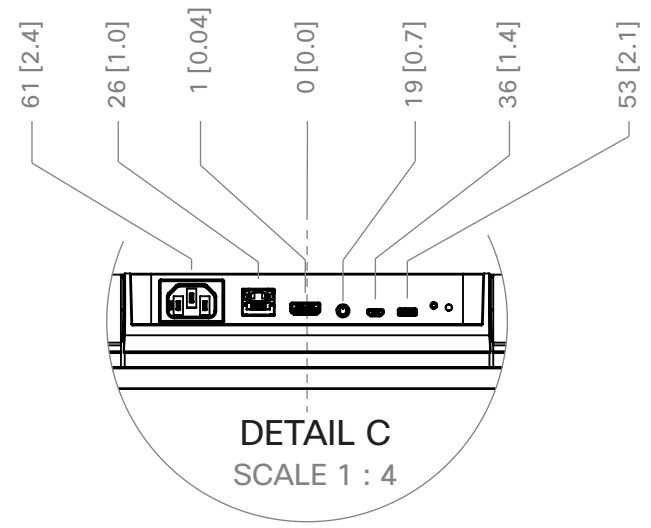

Webex Board Weight: 65 kg (143 lb)
 Weight including packaging and accessories: 73 kg (161 lb)

Cisco Webex Board 70S

Unit:	mm [in.]
Sheet size:	A3
Scale:	1:12

Cisco Webex Board 70S
with Floor Stand

Unit:	mm [in.]
Sheet size:	A3
Scale:	1:20

Weight Wall Stand: 13 kg [29 lb]
 Total weight including Webex Board: 78 kg [172 lb]

Wall Stand with packaging
 Weight: 18 kg [40 lb]

Cisco Webex Board 70S
 with Wall Stand

Unit:	mm [in.]
Sheet size:	A3
Scale:	1:20

Weight Wall Mount Kit: 5 kg [11 lb]
 Total weight including Webex Board: 70 kg [154 lb]

Wall Mount Kit packaging
 Weight: 6 kg [13 lb]

DETAIL B
 SCALE 1 : 5

Cisco Webex Board 70S
 with Wall Mount

Unit:	mm [in.]
Sheet size:	A3
Scale:	1:20