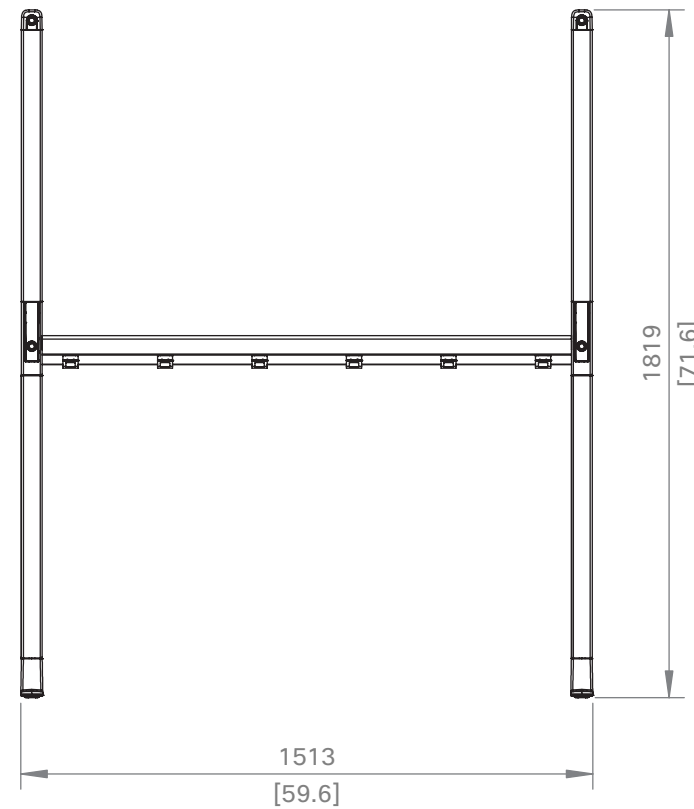

Webex Board Weight: 65 kg (143 lb)
 Weight including packaging and accessories: 73 kg (161 lb)

Cisco Webex Board 70S

Unit:	mm [in.]
Sheet size:	A3
Scale:	1:12

Cisco Webex Board 70S
with Floor Stand

Unit:	mm [in.]
Sheet size:	A3
Scale:	1:20

Weight Wall Stand: 13 kg [29 lb]
 Total weight including Webex Board: 78 kg [172 lb]

Wall Stand with packaging
 Weight: 18 kg [40 lb]

Cisco Webex Board 70S
 with Wall Stand

Unit:	mm [in.]
Sheet size:	A3
Scale:	1:20

Weight Wall Mount Kit: 5 kg [11 lb]
 Total weight including Webex Board: 70 kg [154 lb]

Wall Mount Kit packaging
 Weight: 6 kg [13 lb]

DETAIL B
 SCALE 1 : 5

Cisco Webex Board 70S
 with Wall Mount

Unit:	mm [in.]
Sheet size:	A3
Scale:	1:20