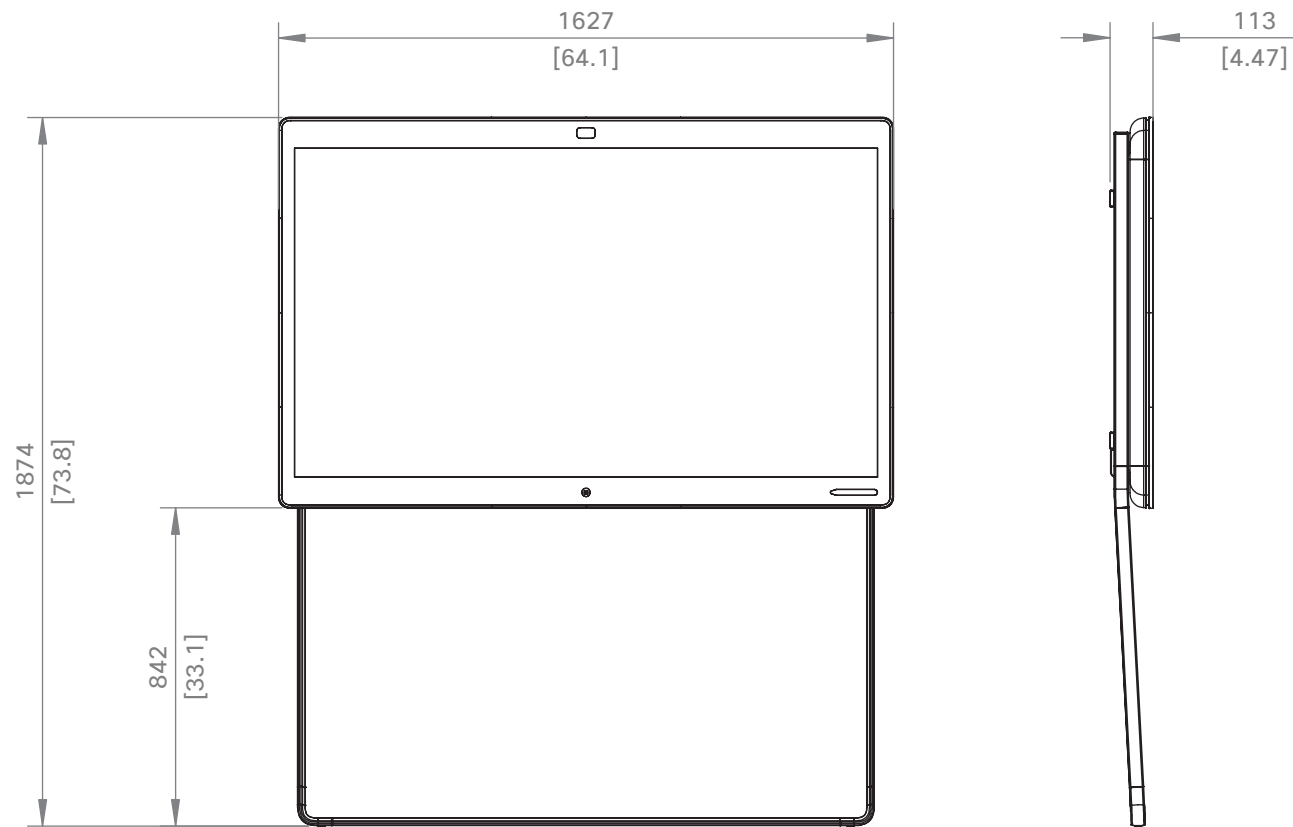

Webex Board Weight: 65 kg (143 lb)
 Weight including packaging and accessories: 73 kg (161 lb)

Cisco Webex Board 70S

Unit:	mm [in.]
Sheet size:	A3
Scale:	1:12

Cisco Webex Board 70S
with Floor Stand

Unit:	mm [in.]
Sheet size:	A3
Scale:	1:20

Weight Wall Stand: 13 kg [29 lb]
 Total weight including Webex Board: 78 kg [172 lb]

Wall Stand with packaging
 Weight: 18 kg [40 lb]

Cisco Webex Board 70S
 with Wall Stand

Unit:	mm [in.]
Sheet size:	A3
Scale:	1:20

Weight Wall Mount Kit: 5 kg [11 lb]
 Total weight including Webex Board: 70 kg [154 lb]

Wall Mount Kit packaging
 Weight: 6 kg [13 lb]

DETAIL B
 SCALE 1 : 5

Cisco Webex Board 70S
 with Wall Mount

Unit:	mm [in.]
Sheet size:	A3
Scale:	1:20