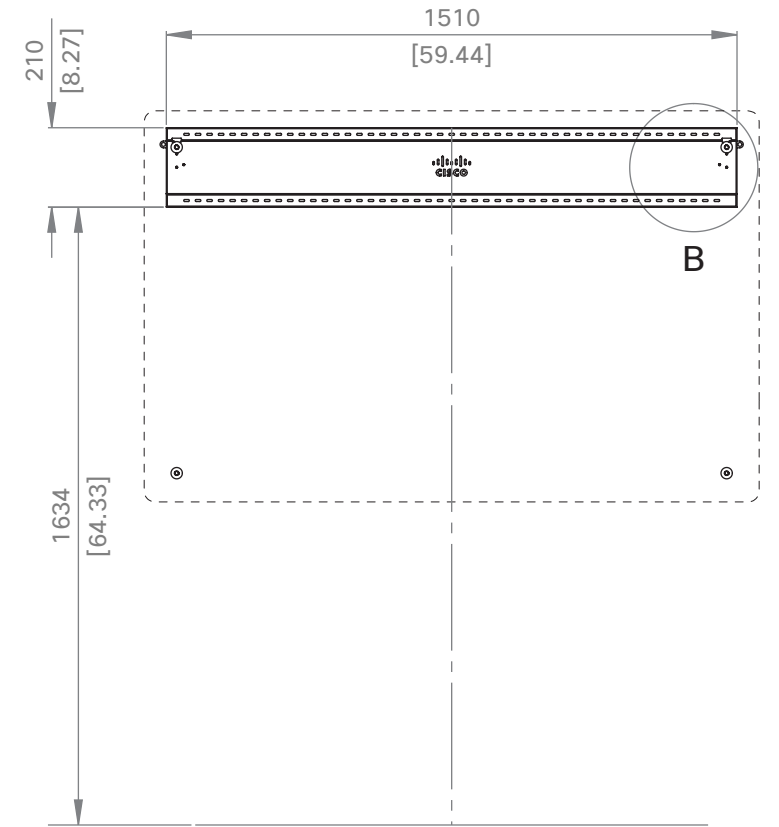

Webex Board Weight: 65 kg (143 lb)
 Weight including packaging and accessories: 73 kg (161 lb)

Cisco Webex Board 70S

Unit:	mm [in.]
Sheet size:	A3
Scale:	1:12

Cisco Webex Board 70S
with Floor Stand

Unit:	mm [in.]
Sheet size:	A3
Scale:	1:20

Weight Wall Stand: 13 kg [29 lb]
 Total weight including Webex Board: 78 kg [172 lb]

Wall Stand with packaging
 Weight: 18 kg [40 lb]

Cisco Webex Board 70S
 with Wall Stand

Unit:	mm [in.]
Sheet size:	A3
Scale:	1:20

Weight Wall Mount Kit: 5 kg [11 lb]
 Total weight including Webex Board: 70 kg [154 lb]

Wall Mount Kit packaging
 Weight: 6 kg [13 lb]

DETAIL B
 SCALE 1 : 5

Cisco Webex Board 70S
 with Wall Mount

Unit:	mm [in.]
Sheet size:	A3
Scale:	1:20