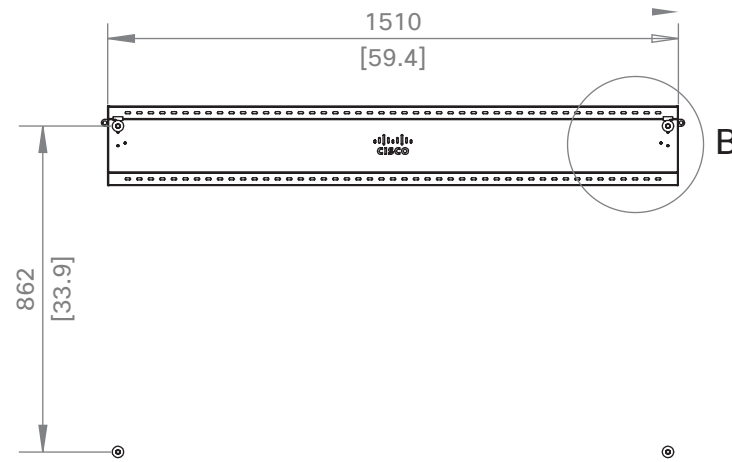

Webex Board Weight: 65 kg (143 lb)
 Weight including packaging and accessories: 73 kg (161 lb)

Cisco Webex Board 70S

Unit:	mm [in.]
Sheet size:	A3
Scale:	1:12

Cisco Webex Board 70S
with Floor Stand

Unit:	mm [in.]
Sheet size:	A3
Scale:	1:20

Weight Wall Stand: 13 kg [29 lb]
 Total weight including Webex Board: 78 kg [172 lb]

Wall Stand with packaging
 Weight: 18 kg [40 lb]

Cisco Webex Board 70S
 with Wall Stand

Unit:	mm [in.]
Sheet size:	A3
Scale:	1:20

Weight Wall Mount Kit: 5 kg [11 lb]
 Total weight including Webex Board: 70 kg [154 lb]

Wall Mount Kit packaging
 Weight: 6 kg [13 lb]

DETAIL B
 SCALE 1 : 5

Cisco Webex Board 70S
 with Wall Mount

Unit:	mm [in.]
Sheet size:	A3
Scale:	1:20