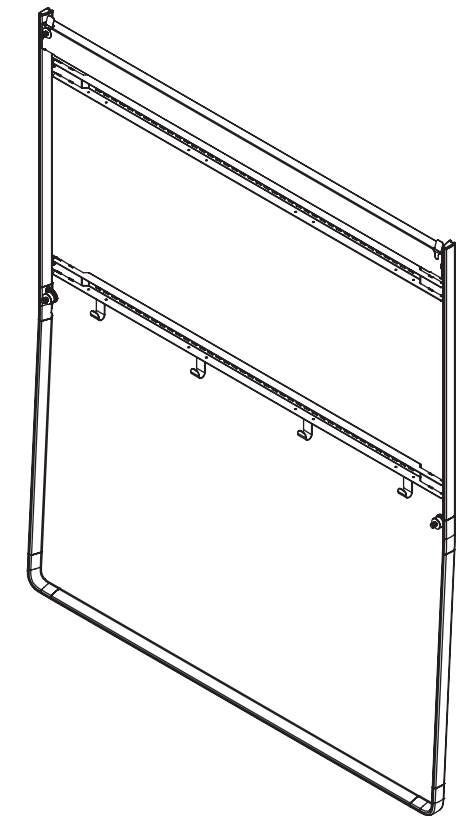

Webex Board Weight: 65 kg (143 lb)
 Weight including packaging and accessories: 73 kg (161 lb)

Cisco Webex Board 70S

Unit:	mm [in.]
Sheet size:	A3
Scale:	1:12

Cisco Webex Board 70S
with Floor Stand

Unit:	mm [in.]
Sheet size:	A3
Scale:	1:20

Weight Wall Stand: 13 kg [29 lb]
 Total weight including Webex Board: 78 kg [172 lb]

Wall Stand with packaging
 Weight: 18 kg [40 lb]

Cisco Webex Board 70S
 with Wall Stand

Unit:	mm [in.]
Sheet size:	A3
Scale:	1:20