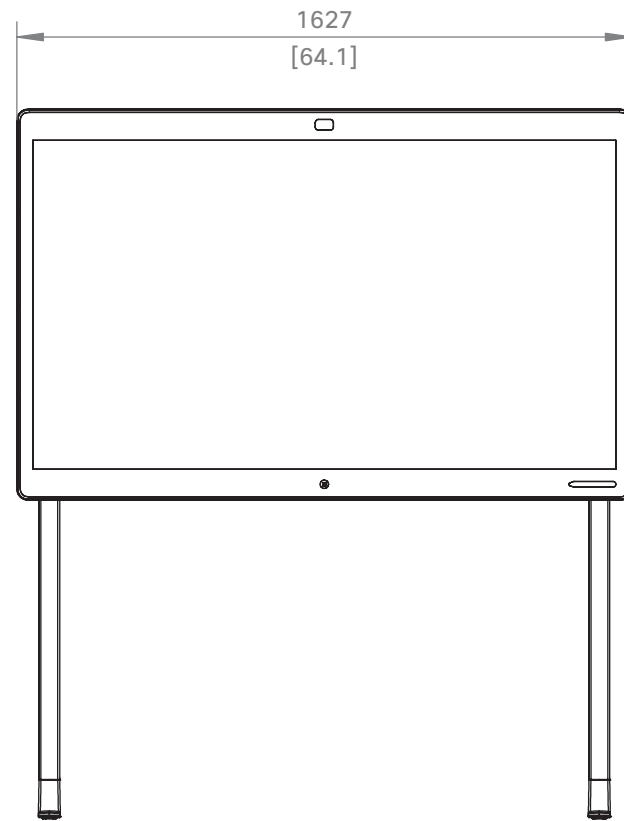

Webex Board Weight: 65 kg (143 lb)
 Weight including packaging and accessories: 73 kg (161 lb)

Cisco Webex Board 70S

Unit:	mm [in.]
Sheet size:	A3
Scale:	1:12

Cisco Webex Board 70S
with Floor Stand

Unit:	mm [in.]
Sheet size:	A3
Scale:	1:20

Weight Wall Stand: 13 kg [29 lb]
 Total weight including Webex Board: 78 kg [172 lb]

Wall Stand with packaging
 Weight: 18 kg [40 lb]

Cisco Webex Board 70S
 with Wall Stand

Unit:	mm [in.]
Sheet size:	A3
Scale:	1:20

Weight Wall Mount Kit: 5 kg [11 lb]
 Total weight including Webex Board: 70 kg [154 lb]

Wall Mount Kit packaging
 Weight: 6 kg [13 lb]

DETAIL B
 SCALE 1 : 5

Cisco Webex Board 70S
 with Wall Mount

Unit:	mm [in.]
Sheet size:	A3
Scale:	1:20