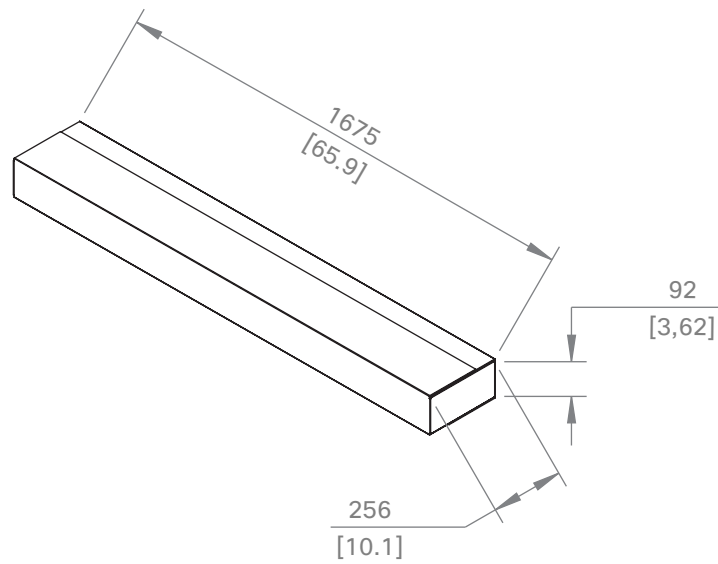

Webex Board Weight: 65 kg (143 lb)
 Weight including packaging and accessories: 73 kg (161 lb)

Cisco Webex Board 70S

Unit:	mm [in.]
Sheet size:	A3
Scale:	1:12

Cisco Webex Board 70S
with Floor Stand

Unit:	mm [in.]
Sheet size:	A3
Scale:	1:20

Weight Wall Stand: 13 kg [29 lb]
 Total weight including Webex Board: 78 kg [172 lb]

Wall Stand with packaging
 Weight: 18 kg [40 lb]

Cisco Webex Board 70S
 with Wall Stand

Unit:	mm [in.]
Sheet size:	A3
Scale:	1:20

Weight Wall Mount Kit: 5 kg [11 lb]
 Total weight including Webex Board: 70 kg [154 lb]

Wall Mount Kit packaging
 Weight: 6 kg [13 lb]

DETAIL B
 SCALE 1 : 5

Cisco Webex Board 70S
 with Wall Mount

Unit:	mm [in.]
Sheet size:	A3
Scale:	1:20