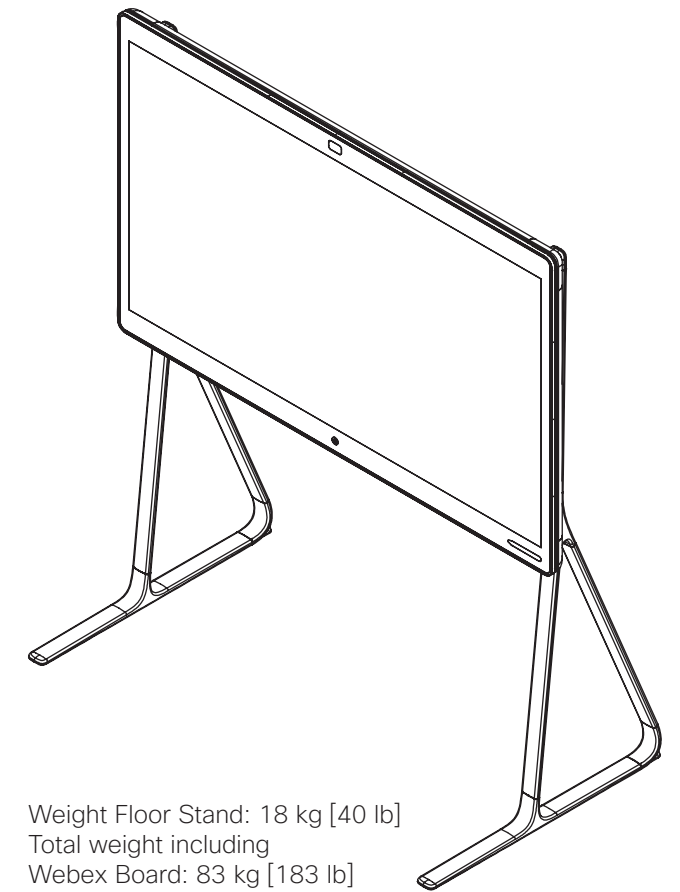

Webex Board Weight: 65 kg (143 lb)
 Weight including packaging and accessories: 73 kg (161 lb)

Cisco Webex Board 70S

Unit:	mm [in.]
Sheet size:	A3
Scale:	1:12

Cisco Webex Board 70S
with Floor Stand

Unit:	mm [in.]
Sheet size:	A3
Scale:	1:20

Weight Wall Stand: 13 kg [29 lb]
 Total weight including Webex Board: 78 kg [172 lb]

Wall Stand with packaging
 Weight: 18 kg [40 lb]

Cisco Webex Board 70S
 with Wall Stand

Unit:	mm [in.]
Sheet size:	A3
Scale:	1:20

Weight Wall Mount Kit: 5 kg [11 lb]
 Total weight including Webex Board: 70 kg [154 lb]

Wall Mount Kit packaging
 Weight: 6 kg [13 lb]

DETAIL B
 SCALE 1 : 5

Cisco Webex Board 70S
 with Wall Mount

Unit:	mm [in.]
Sheet size:	A3
Scale:	1:20