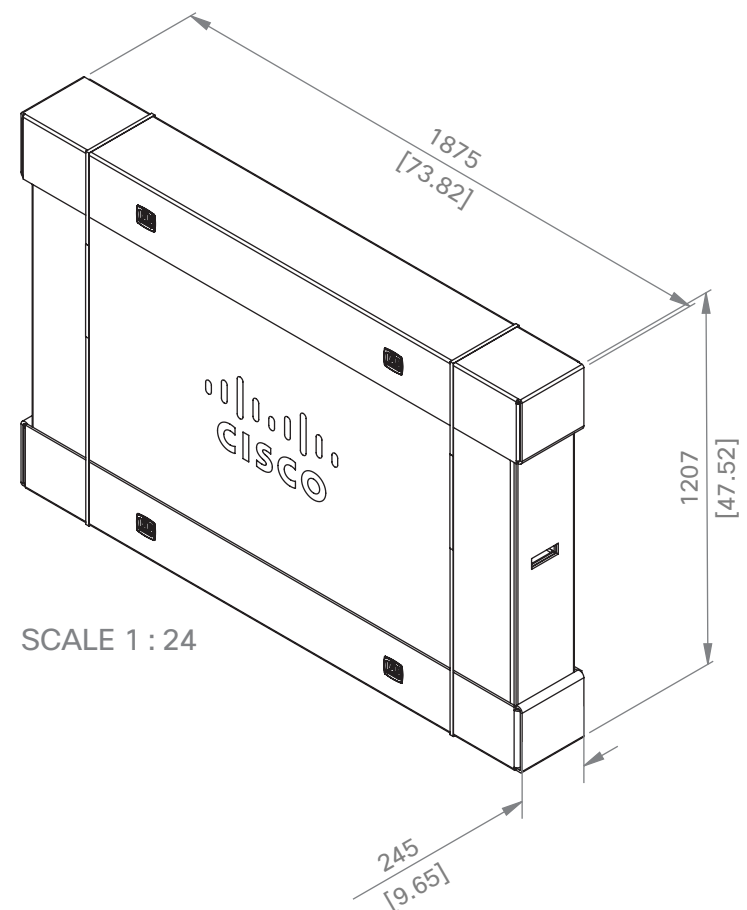

Webex Board Weight: 65 kg (143 lb)
 Weight including packaging and accessories: 73 kg (161 lb)

Cisco Webex Board 70S

Unit:	mm [in.]
Sheet size:	A3
Scale:	1:12

Cisco Webex Board 70S
with Floor Stand

Unit:	mm [in.]
Sheet size:	A3
Scale:	1:20

Weight Wall Stand: 13 kg [29 lb]
 Total weight including Webex Board: 78 kg [172 lb]

Wall Stand with packaging
 Weight: 18 kg [40 lb]

Cisco Webex Board 70S
 with Wall Stand

Unit:	mm [in.]
Sheet size:	A3
Scale:	1:20

Weight Wall Mount Kit: 5 kg [11 lb]
 Total weight including Webex Board: 70 kg [154 lb]

Wall Mount Kit packaging
 Weight: 6 kg [13 lb]

DETAIL B
 SCALE 1 : 5

Cisco Webex Board 70S
 with Wall Mount

Unit:	mm [in.]
Sheet size:	A3
Scale:	1:20