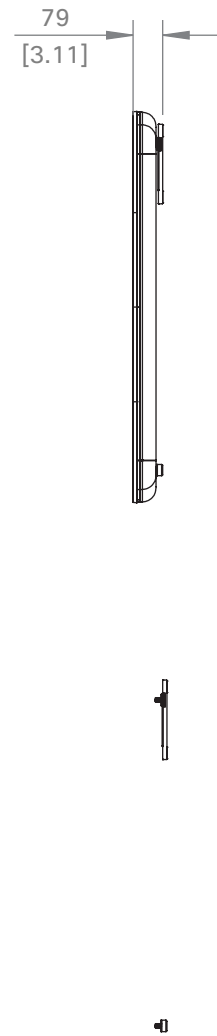

Wall Mount Kit packaging
Weight: 6 kg [13 lb]