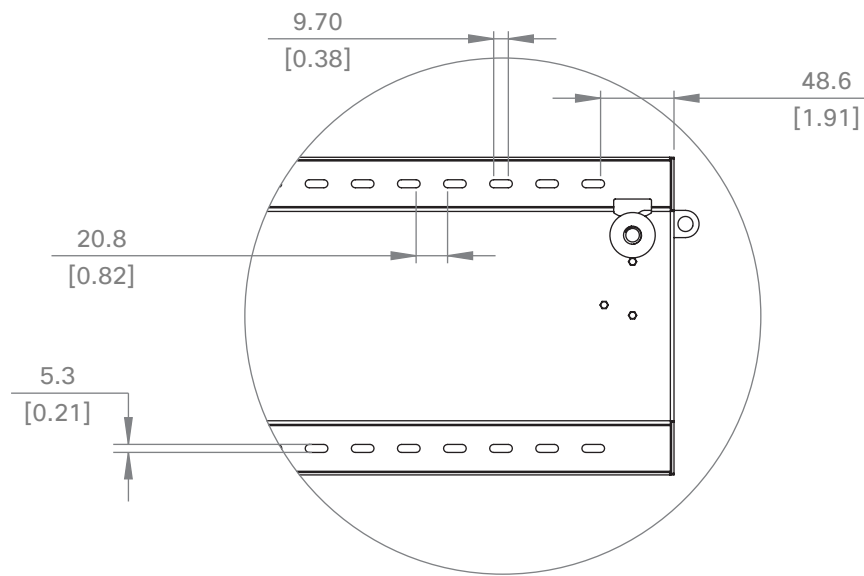

Webex Board Weight: 65 kg (143 lb)
 Weight including packaging and accessories: 73 kg (161 lb)

Cisco Webex Board 70S

Unit:	mm [in.]
Sheet size:	A3
Scale:	1:12

Cisco Webex Board 70S
with Floor Stand

Unit:	mm [in.]
Sheet size:	A3
Scale:	1:20

Weight Wall Stand: 13 kg [29 lb]
 Total weight including Webex Board: 78 kg [172 lb]

Wall Stand with packaging
 Weight: 18 kg [40 lb]

Cisco Webex Board 70S
 with Wall Stand

Unit:	mm [in.]
Sheet size:	A3
Scale:	1:20

Weight Wall Mount Kit: 5 kg [11 lb]
 Total weight including Webex Board: 70 kg [154 lb]

Wall Mount Kit packaging
 Weight: 6 kg [13 lb]

DETAIL B
 SCALE 1 : 5

Cisco Webex Board 70S
 with Wall Mount

Unit:	mm [in.]
Sheet size:	A3
Scale:	1:20