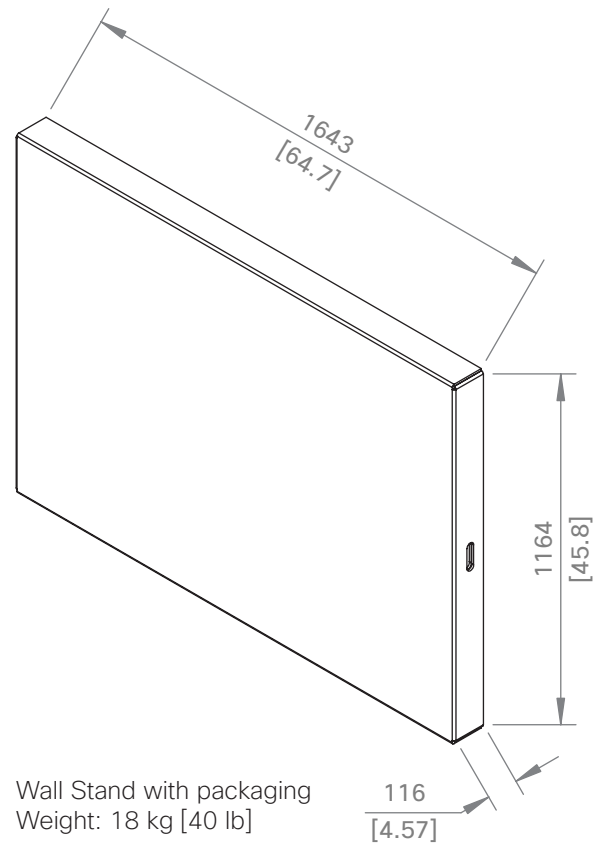

Webex Board Weight: 65 kg (143 lb)
 Weight including packaging and accessories: 73 kg (161 lb)

Cisco Webex Board 70S

Unit:	mm [in.]
Sheet size:	A3
Scale:	1:12

Cisco Webex Board 70S
with Floor Stand

Unit:	mm [in.]
Sheet size:	A3
Scale:	1:20

Weight Wall Stand: 13 kg [29 lb]
 Total weight including Webex Board: 78 kg [172 lb]

Wall Stand with packaging
 Weight: 18 kg [40 lb]

Cisco Webex Board 70S
 with Wall Stand

Unit:	mm [in.]
Sheet size:	A3
Scale:	1:20

Weight Wall Mount Kit: 5 kg [11 lb]
 Total weight including Webex Board: 70 kg [154 lb]

Wall Mount Kit packaging
 Weight: 6 kg [13 lb]

DETAIL B
 SCALE 1 : 5

Cisco Webex Board 70S
 with Wall Mount

Unit:	mm [in.]
Sheet size:	A3
Scale:	1:20