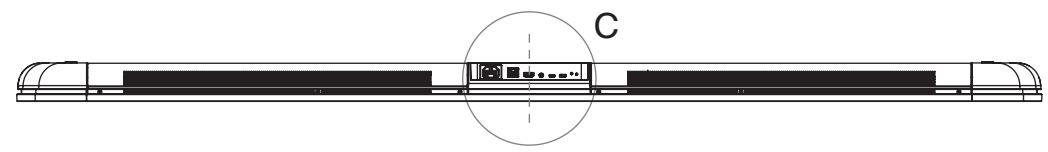

Webex Board Weight: 65 kg (143 lb)
 Weight including packaging and accessories: 73 kg (161 lb)

Cisco Webex Board 70S

Unit:	mm [in.]
Sheet size:	A3
Scale:	1:12

Cisco Webex Board 70S
with Floor Stand

Unit:	mm [in.]
Sheet size:	A3
Scale:	1:20

Weight Wall Stand: 13 kg [29 lb]
 Total weight including Webex Board: 78 kg [172 lb]

Wall Stand with packaging
 Weight: 18 kg [40 lb]

Cisco Webex Board 70S
 with Wall Stand

Unit:	mm [in.]
Sheet size:	A3
Scale:	1:20

Weight Wall Mount Kit: 5 kg [11 lb]
 Total weight including Webex Board: 70 kg [154 lb]

Wall Mount Kit packaging
 Weight: 6 kg [13 lb]

DETAIL B
 SCALE 1 : 5

Cisco Webex Board 70S
 with Wall Mount

Unit:	mm [in.]
Sheet size:	A3
Scale:	1:20