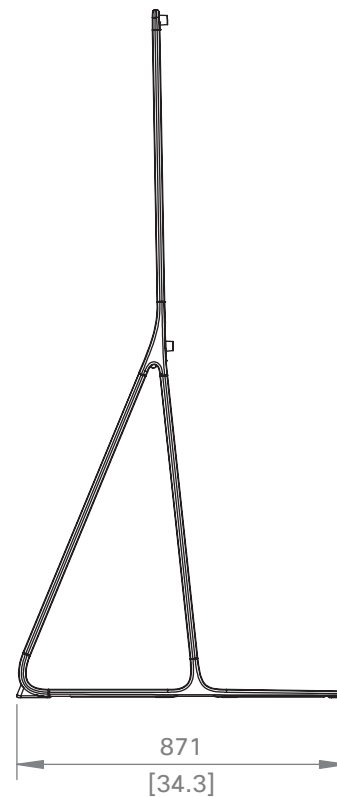

Webex Board Weight: 65 kg (143 lb)
 Weight including packaging and accessories: 73 kg (161 lb)

Cisco Webex Board 70S

Unit:	mm [in.]
Sheet size:	A3
Scale:	1:12

Cisco Webex Board 70S
with Floor Stand

Unit:	mm [in.]
Sheet size:	A3
Scale:	1:20

Weight Wall Stand: 13 kg [29 lb]
 Total weight including Webex Board: 78 kg [172 lb]

Wall Stand with packaging
 Weight: 18 kg [40 lb]

Cisco Webex Board 70S
 with Wall Stand

Unit:	mm [in.]
Sheet size:	A3
Scale:	1:20