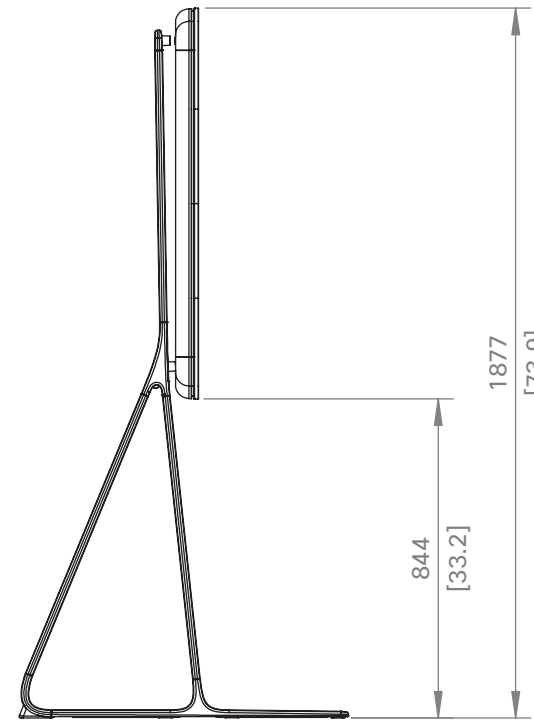

Webex Board Weight: 65 kg (143 lb)
 Weight including packaging and accessories: 73 kg (161 lb)

Cisco Webex Board 70S

Unit:	mm [in.]
Sheet size:	A3
Scale:	1:12

Cisco Webex Board 70S
with Floor Stand

Unit:	mm [in.]
Sheet size:	A3
Scale:	1:20

Weight Wall Stand: 13 kg [29 lb]
 Total weight including Webex Board: 78 kg [172 lb]

Wall Stand with packaging
 Weight: 18 kg [40 lb]

Cisco Webex Board 70S
 with Wall Stand

Unit:	mm [in.]
Sheet size:	A3
Scale:	1:20

Weight Wall Mount Kit: 5 kg [11 lb]
 Total weight including Webex Board: 70 kg [154 lb]

Wall Mount Kit packaging
 Weight: 6 kg [13 lb]

DETAIL B
 SCALE 1 : 5

Cisco Webex Board 70S
 with Wall Mount

Unit:	mm [in.]
Sheet size:	A3
Scale:	1:20