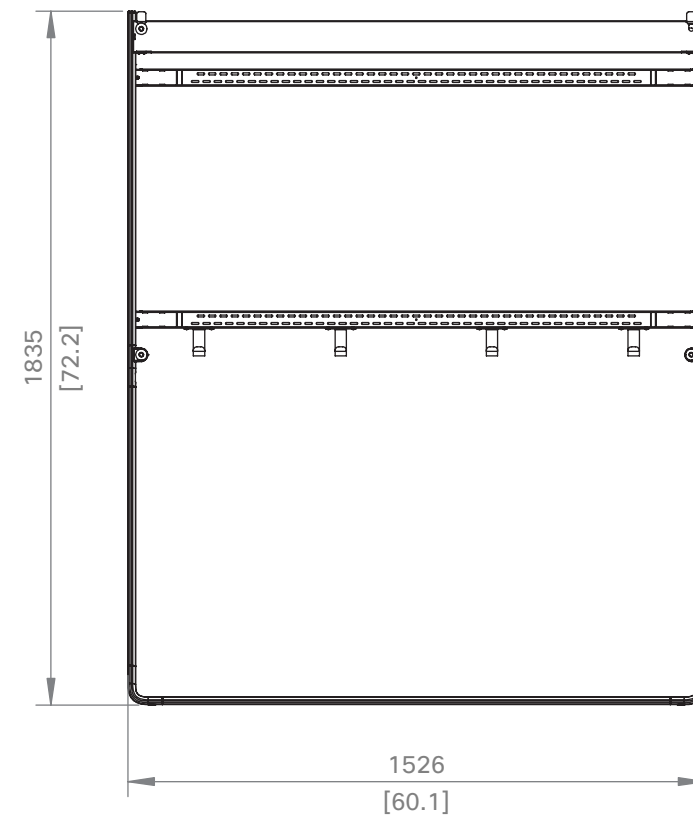

Webex Board Weight: 65 kg (143 lb)
 Weight including packaging and accessories: 73 kg (161 lb)

Cisco Webex Board 70S

Unit:	mm [in.]
Sheet size:	A3
Scale:	1:12

Cisco Webex Board 70S
with Floor Stand

Unit:	mm [in.]
Sheet size:	A3
Scale:	1:20

Weight Wall Stand: 13 kg [29 lb]
 Total weight including Webex Board: 78 kg [172 lb]

Wall Stand with packaging
 Weight: 18 kg [40 lb]

Cisco Webex Board 70S
 with Wall Stand

Unit:	mm [in.]
Sheet size:	A3
Scale:	1:20

Weight Wall Mount Kit: 5 kg [11 lb]
 Total weight including Webex Board: 70 kg [154 lb]

Wall Mount Kit packaging
 Weight: 6 kg [13 lb]

DETAIL B
 SCALE 1 : 5

Cisco Webex Board 70S
 with Wall Mount

Unit:	mm [in.]
Sheet size:	A3
Scale:	1:20