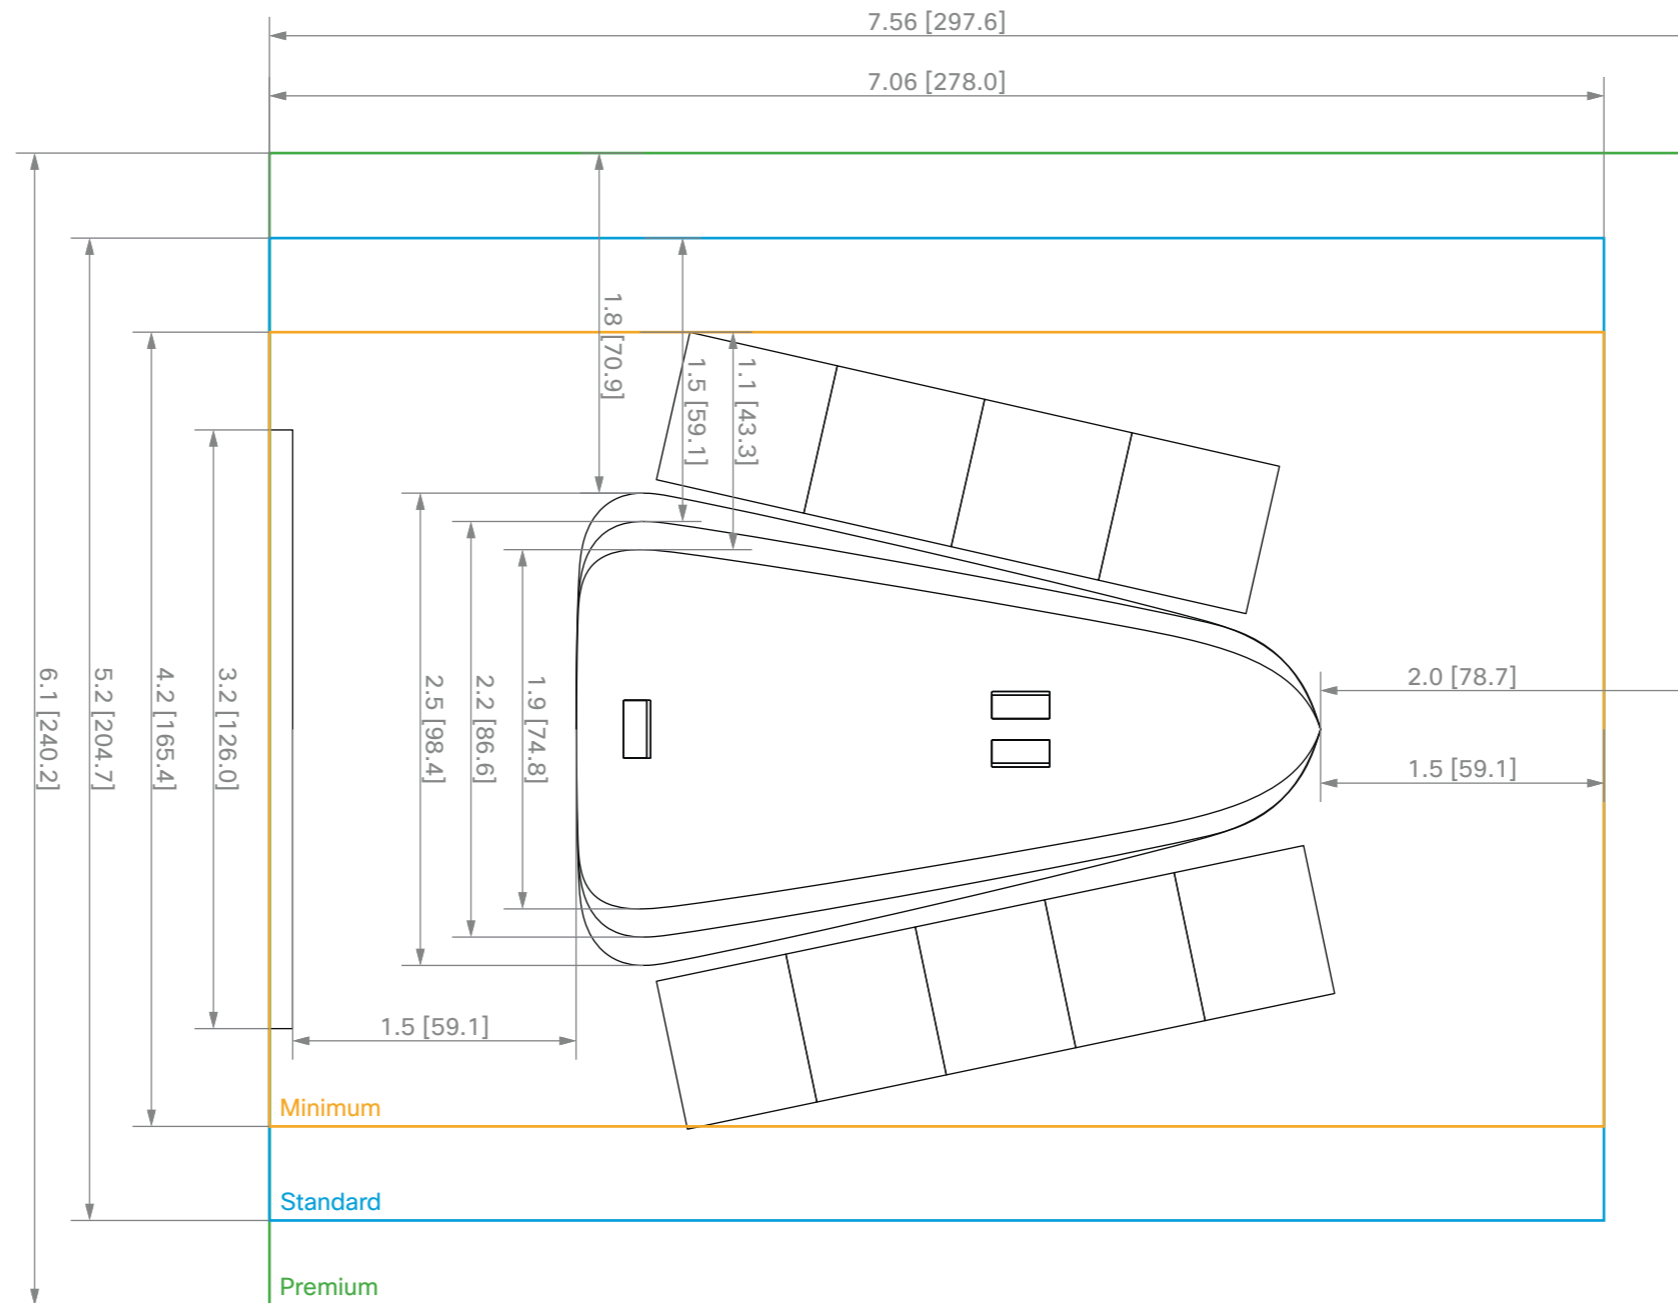

Cisco Webex Room 70 Panorama
Wall mount, 65 inch content screen above

Unit:	mm [inch]
Sheet size:	A3
Scale:	1:20

 Cisco Webex Room 70 Panorama Wall-secured floor stand, 65 inch content screen above	Unit: mm [inch]
	Sheet size: A3
	Scale: 1:20

Cisco Webex Room 70 Panorama
 Wall-secured floor stand,
 55 inch content screen below

Unit:	mm [inch]
Sheet size:	A3
Scale:	1:20

Cisco Webex Room 70 Panorama
 Freestanding floor stand,
 55 inch content screen below

Unit:	mm [inch]
Sheet size:	A3
Scale:	1:20

Minimum room height: 2.7 m [106.3 in.]
 Number of persons:
 2 × 3 seats with 80 cm [31.5 in.] per seat
 2 × 4 seats with 70 cm [27.6 in.] per seat

 Cisco Webex Room 70 Panorama Table for 6 people	Unit: m [inch]
	Sheet size: A3
	Scale: 1:40

Minimum room height: 2.7 m [106.3 in.]
 Number of persons:
 2 × 4 seats with 80 cm [31.5 in.] per seat
 2 × 5 seats with 70 cm [27.6 in.] per seat

Cisco Webex Room 70 Panorama
 Table for 8 people

Unit:	m [inch]
Sheet size:	A3
Scale:	1:40