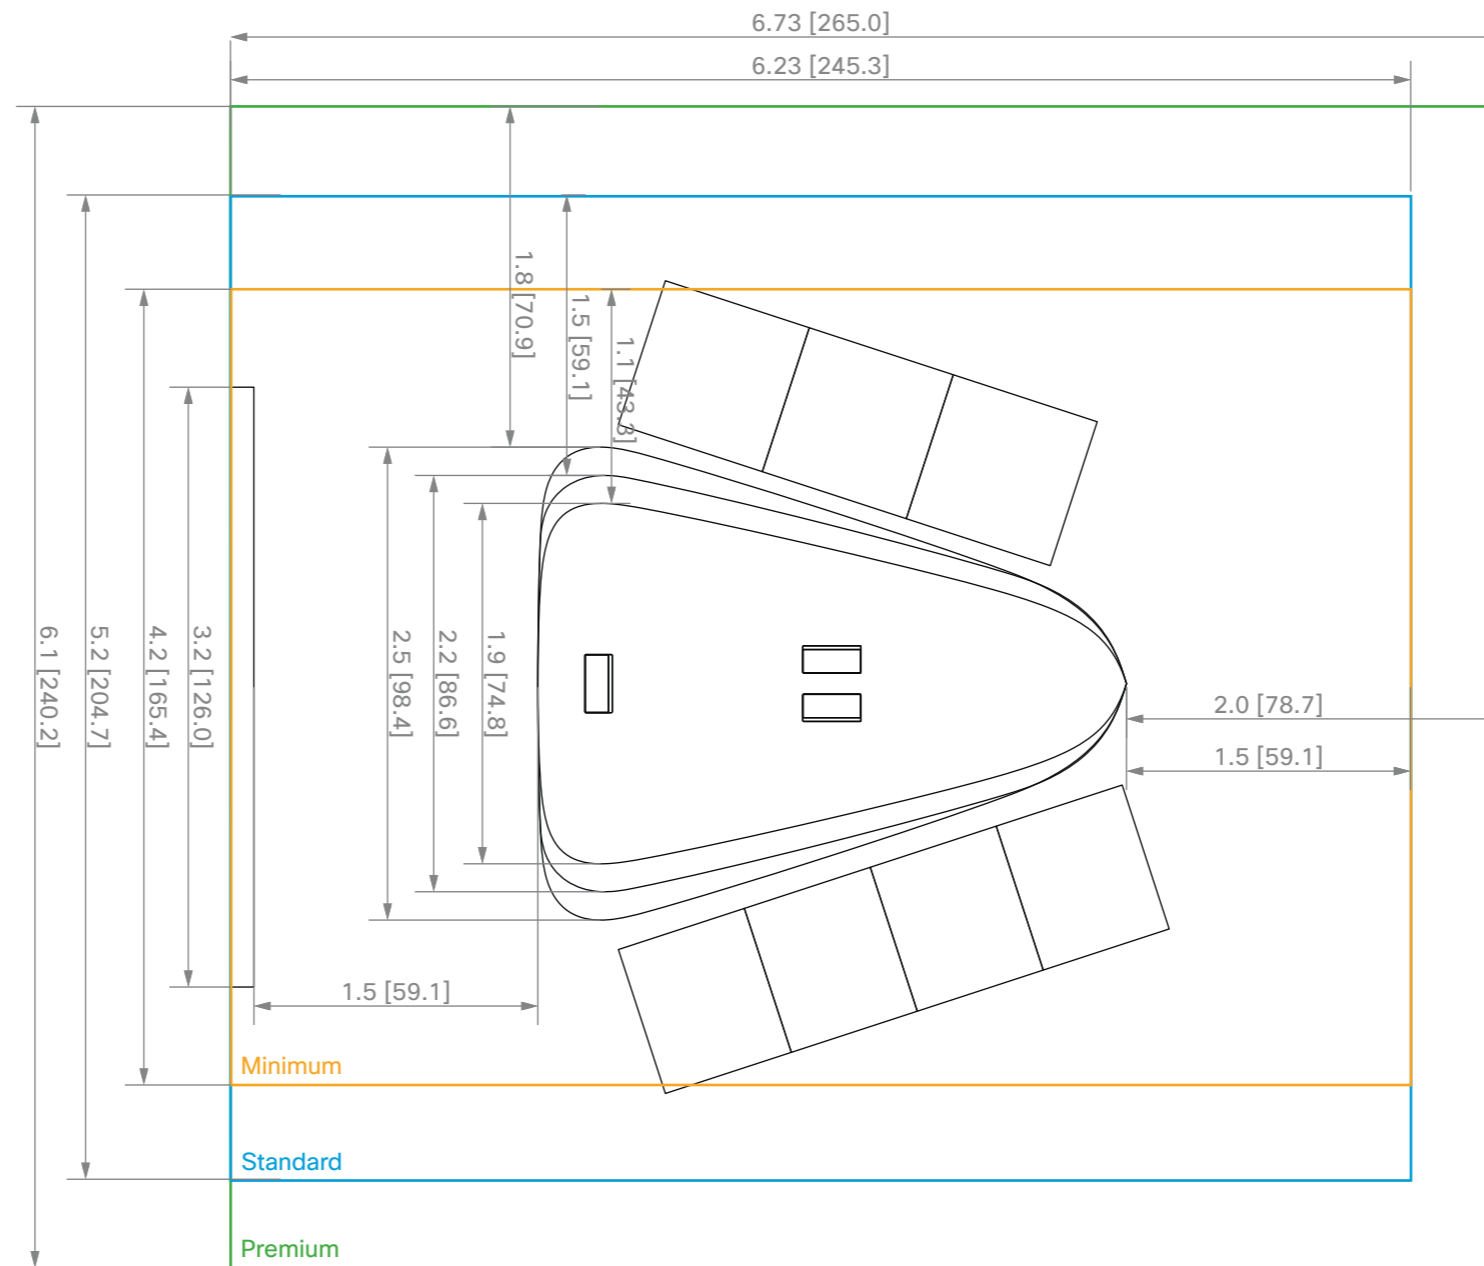

Cisco Webex Room 70 Panorama
Wall mount, 65 inch content screen above

Unit:	mm [inch]
Sheet size:	A3
Scale:	1:20

 Cisco Webex Room 70 Panorama Wall-secured floor stand, 65 inch content screen above	Unit: mm [inch]
	Sheet size: A3
	Scale: 1:20

Cisco Webex Room 70 Panorama
 Wall-secured floor stand,
 55 inch content screen below

Unit:	mm [inch]
Sheet size:	A3
Scale:	1:20

Cisco Webex Room 70 Panorama
 Freestanding floor stand,
 55 inch content screen below

Unit:	mm [inch]
Sheet size:	A3
Scale:	1:20

Minimum room height: 2.7 m [106.3 in.]
 Number of persons:
 2 × 3 seats with 80 cm [31.5 in.] per seat
 2 × 4 seats with 70 cm [27.6 in.] per seat

 Cisco Webex Room 70 Panorama Table for 6 people	Unit: m [inch]
	Sheet size: A3
	Scale: 1:40

Minimum room height: 2.7 m [106.3 in.]
 Number of persons:
 2 × 4 seats with 80 cm [31.5 in.] per seat
 2 × 5 seats with 70 cm [27.6 in.] per seat

Cisco Webex Room 70 Panorama
 Table for 8 people

Unit:	m [inch]
Sheet size:	A3
Scale:	1:40