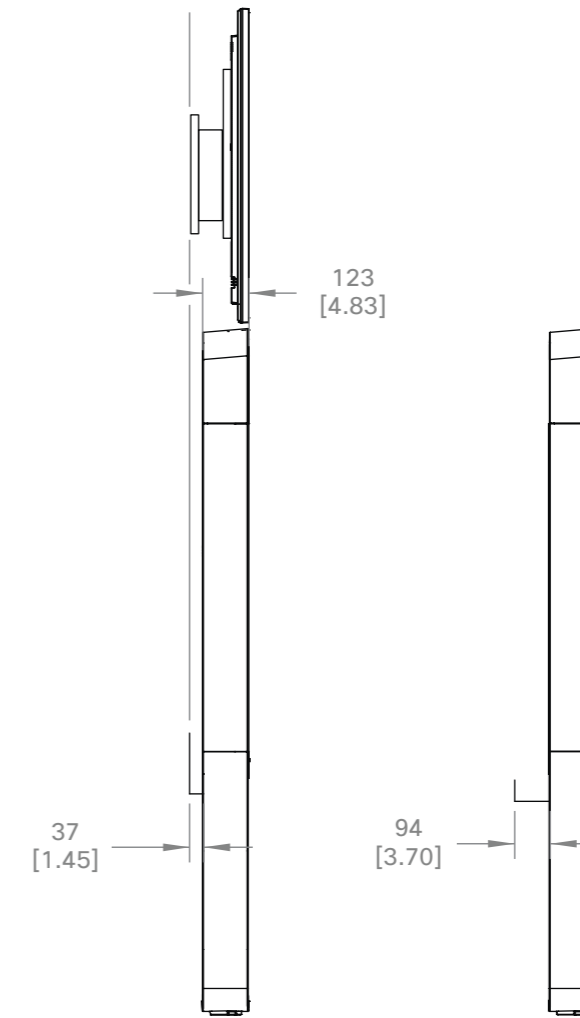

Cisco Webex Room 70 Panorama
Wall mount, 65 inch content screen above

Unit:	mm [inch]
Sheet size:	A3
Scale:	1:20

 Cisco Webex Room 70 Panorama Wall-secured floor stand, 65 inch content screen above	Unit: mm [inch]
	Sheet size: A3
	Scale: 1:20

Cisco Webex Room 70 Panorama
 Wall-secured floor stand,
 55 inch content screen below

Unit:	mm [inch]
Sheet size:	A3
Scale:	1:20

Cisco Webex Room 70 Panorama
 Freestanding floor stand,
 55 inch content screen below

Unit:	mm [inch]
Sheet size:	A3
Scale:	1:20

Minimum room height: 2.7 m [106.3 in.]
 Number of persons:
 2 × 3 seats with 80 cm [31.5 in.] per seat
 2 × 4 seats with 70 cm [27.6 in.] per seat

 Cisco Webex Room 70 Panorama Table for 6 people	Unit: m [inch]
	Sheet size: A3
	Scale: 1:40

Minimum room height: 2.7 m [106.3 in.]
 Number of persons:
 2 × 4 seats with 80 cm [31.5 in.] per seat
 2 × 5 seats with 70 cm [27.6 in.] per seat

Cisco Webex Room 70 Panorama
 Table for 8 people

Unit:	m [inch]
Sheet size:	A3
Scale:	1:40