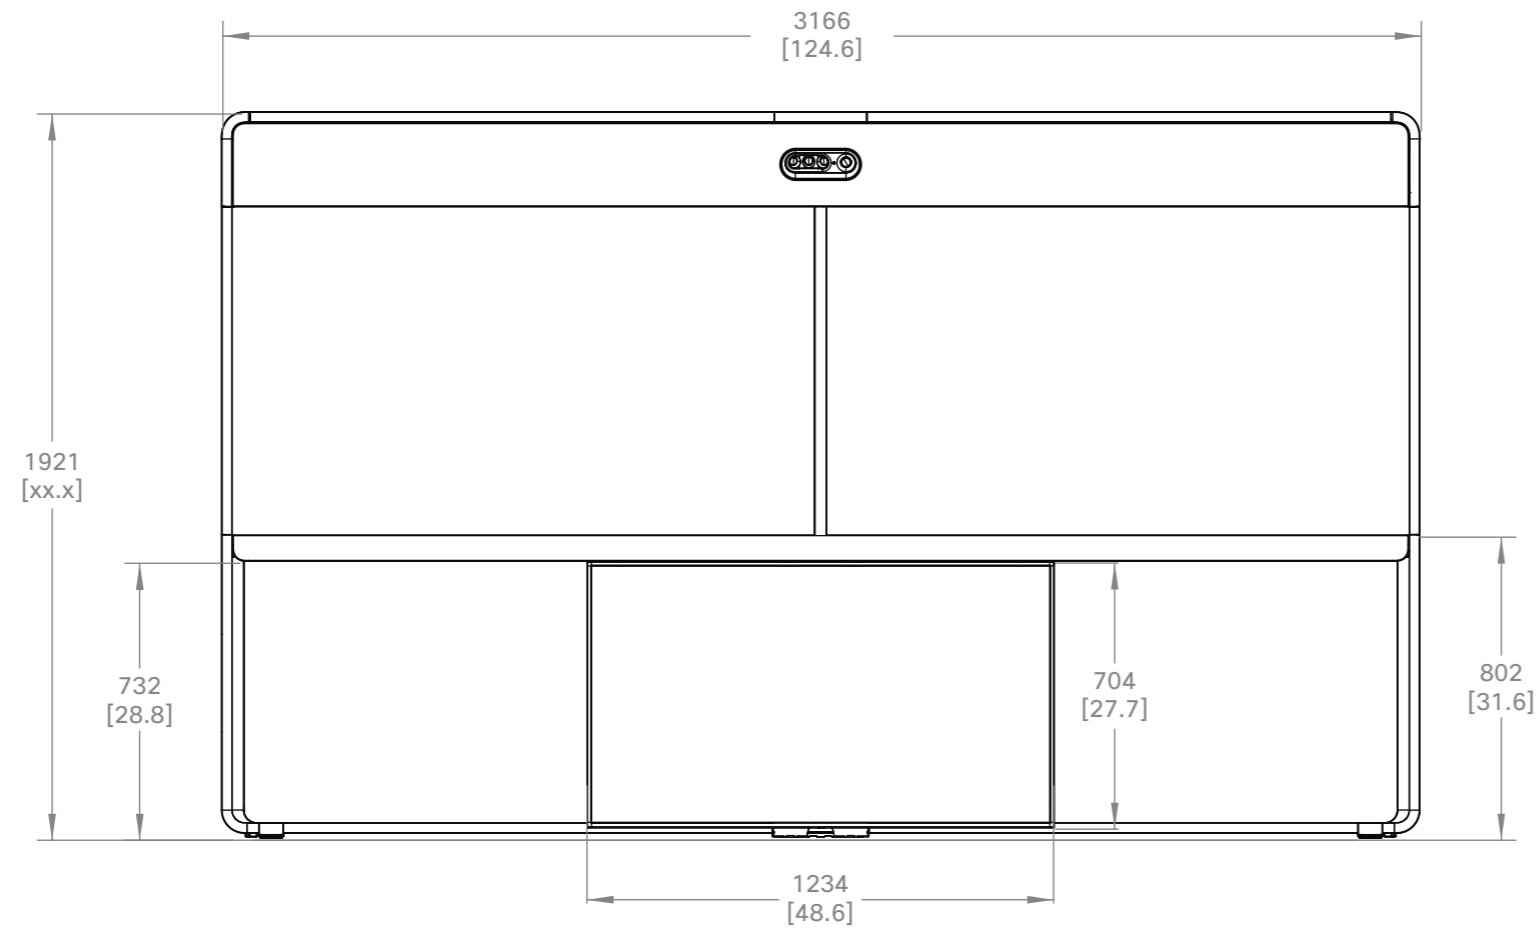

Cisco Webex Room 70 Panorama
Wall mount, 65 inch content screen above

Unit:	mm [inch]
Sheet size:	A3
Scale:	1:20

 Cisco Webex Room 70 Panorama Wall-secured floor stand, 65 inch content screen above	Unit: mm [inch]
	Sheet size: A3
	Scale: 1:20

Cisco Webex Room 70 Panorama
 Wall-secured floor stand,
 55 inch content screen below

Unit:	mm [inch]
Sheet size:	A3
Scale:	1:20

Cisco Webex Room 70 Panorama
 Freestanding floor stand,
 55 inch content screen below

Unit:	mm [inch]
Sheet size:	A3
Scale:	1:20

Minimum room height: 2.7 m [106.3 in.]
 Number of persons:
 2 × 3 seats with 80 cm [31.5 in.] per seat
 2 × 4 seats with 70 cm [27.6 in.] per seat

 Cisco Webex Room 70 Panorama Table for 6 people	Unit: m [inch]
	Sheet size: A3
	Scale: 1:40

Minimum room height: 2.7 m [106.3 in.]
 Number of persons:
 2 × 4 seats with 80 cm [31.5 in.] per seat
 2 × 5 seats with 70 cm [27.6 in.] per seat

Cisco Webex Room 70 Panorama
 Table for 8 people

Unit:	m [inch]
Sheet size:	A3
Scale:	1:40