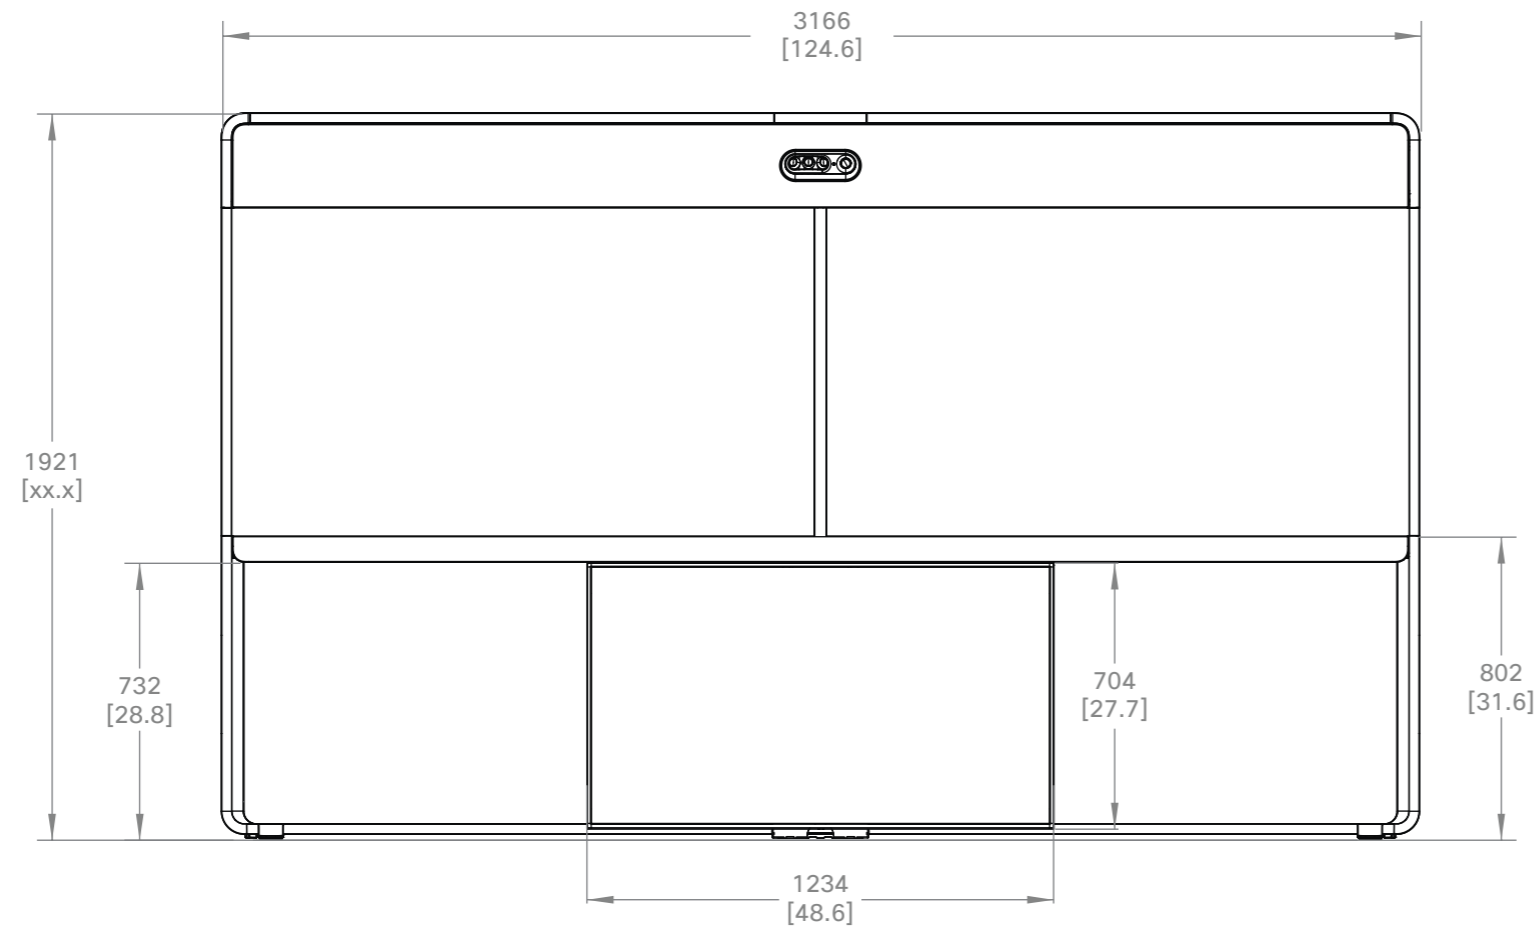

Cisco Webex Room 70 Panorama
Wall mount, 65 inch content screen above

Unit:	mm [inch]
Sheet size:	A3
Scale:	1:20

 Cisco Webex Room 70 Panorama Wall-secured floor stand, 65 inch content screen above	Unit: mm [inch]
	Sheet size: A3
	Scale: 1:20

Cisco Webex Room 70 Panorama
 Wall-secured floor stand,
 55 inch content screen below

Unit:	mm [inch]
Sheet size:	A3
Scale:	1:20

Cisco Webex Room 70 Panorama
 Freestanding floor stand,
 55 inch content screen below

Unit:	mm [inch]
Sheet size:	A3
Scale:	1:20

Minimum room height: 2.7 m [106.3 in.]
 Number of persons:
 2 × 3 seats with 80 cm [31.5 in.] per seat
 2 × 4 seats with 70 cm [27.6 in.] per seat

 Cisco Webex Room 70 Panorama Table for 6 people	Unit: m [inch]
	Sheet size: A3
	Scale: 1:40

Minimum room height: 2.7 m [106.3 in.]
 Number of persons:
 2 × 4 seats with 80 cm [31.5 in.] per seat
 2 × 5 seats with 70 cm [27.6 in.] per seat

Cisco Webex Room 70 Panorama
 Table for 8 people

Unit:	m [inch]
Sheet size:	A3
Scale:	1:40