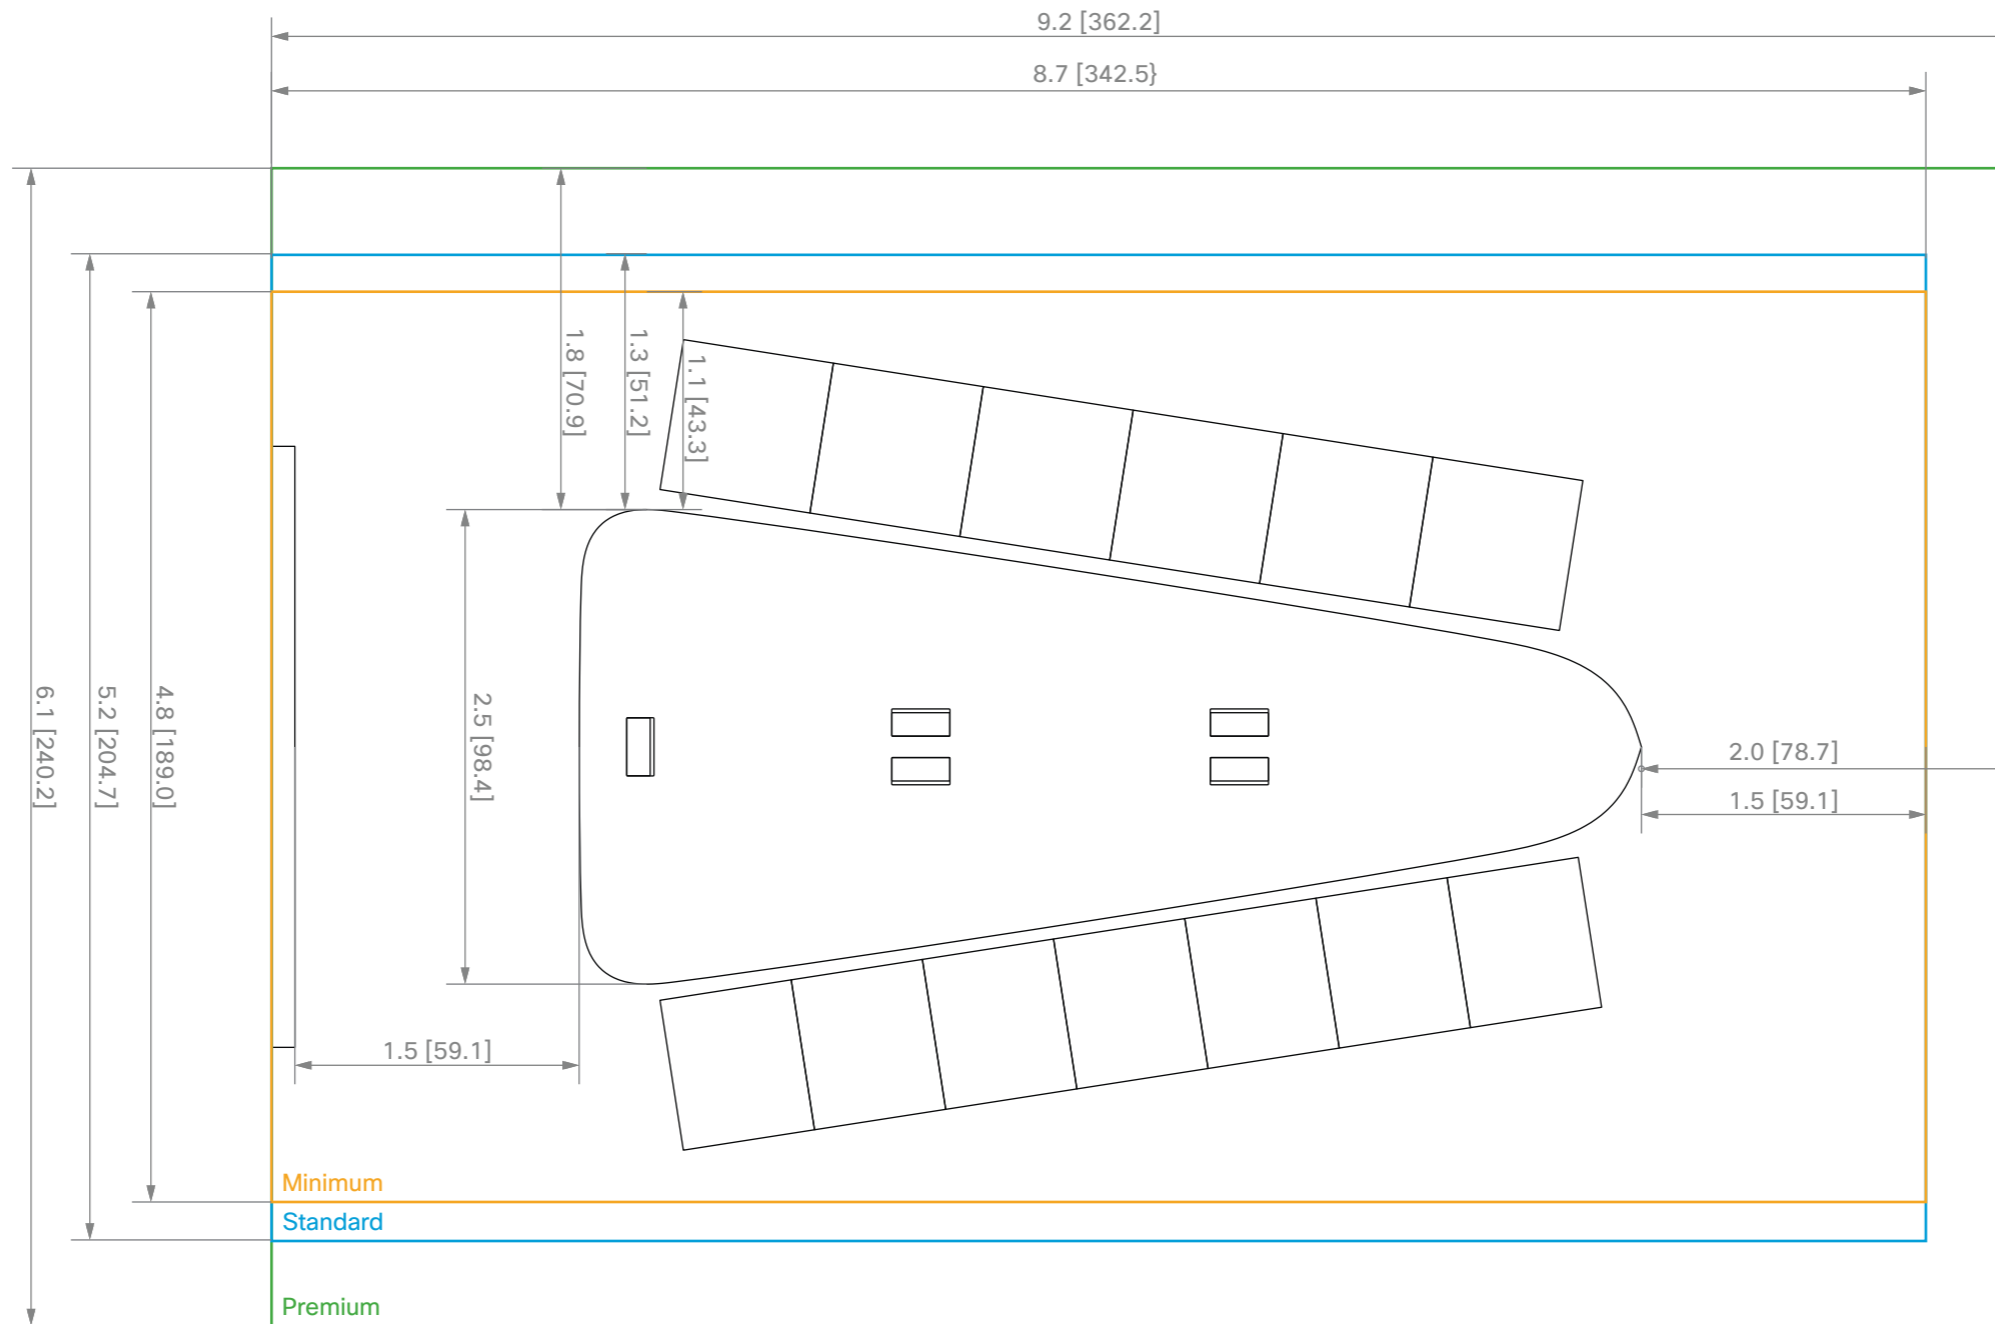

Unit:	mm [inch]
Sheet size:	A3
Scale:	1:20

Minimum room height: 2.7 m [106.3 in.]
 Number of persons:
 2 × 3 seats with 80 cm [31.5 in.] per seat
 2 × 4 seats with 70 cm [27.6 in.] per seat

 Cisco Webex Room 70 Panorama Table for 6 people	Unit: m [inch]
	Sheet size: A3
	Scale: 1:40

Minimum room height: 2.7 m [106.3 in.]
 Number of persons:
 2 × 4 seats with 80 cm [31.5 in.] per seat
 2 × 5 seats with 70 cm [27.6 in.] per seat

Cisco Webex Room 70 Panorama
 Table for 8 people

Unit:	m [inch]
Sheet size:	A3
Scale:	1:40

Minimum room height: 2.7 m [106.3 in.]
 Number of persons:
 2 × 5 seats with 80 cm [31.5 in.] per seat
 2 × 6 seats with 70 cm [27.6 in.] per seat

 Cisco Webex Room 70 Panorama Table for 10 people	Unit: m [inch]
	Sheet size: A3
	Scale: 1:40

Minimum room height: 2.7 m [106.3 in.]
 Number of persons:
 2 × 6 seats with 80 cm [31.5 in.] per seat
 2 × 7 seats with 70 cm [27.6 in.] per seat

 Cisco Webex Room 70 Panorama Table for 12 people	Unit: m [inch]
	Sheet size: A3
	Scale: 1:40