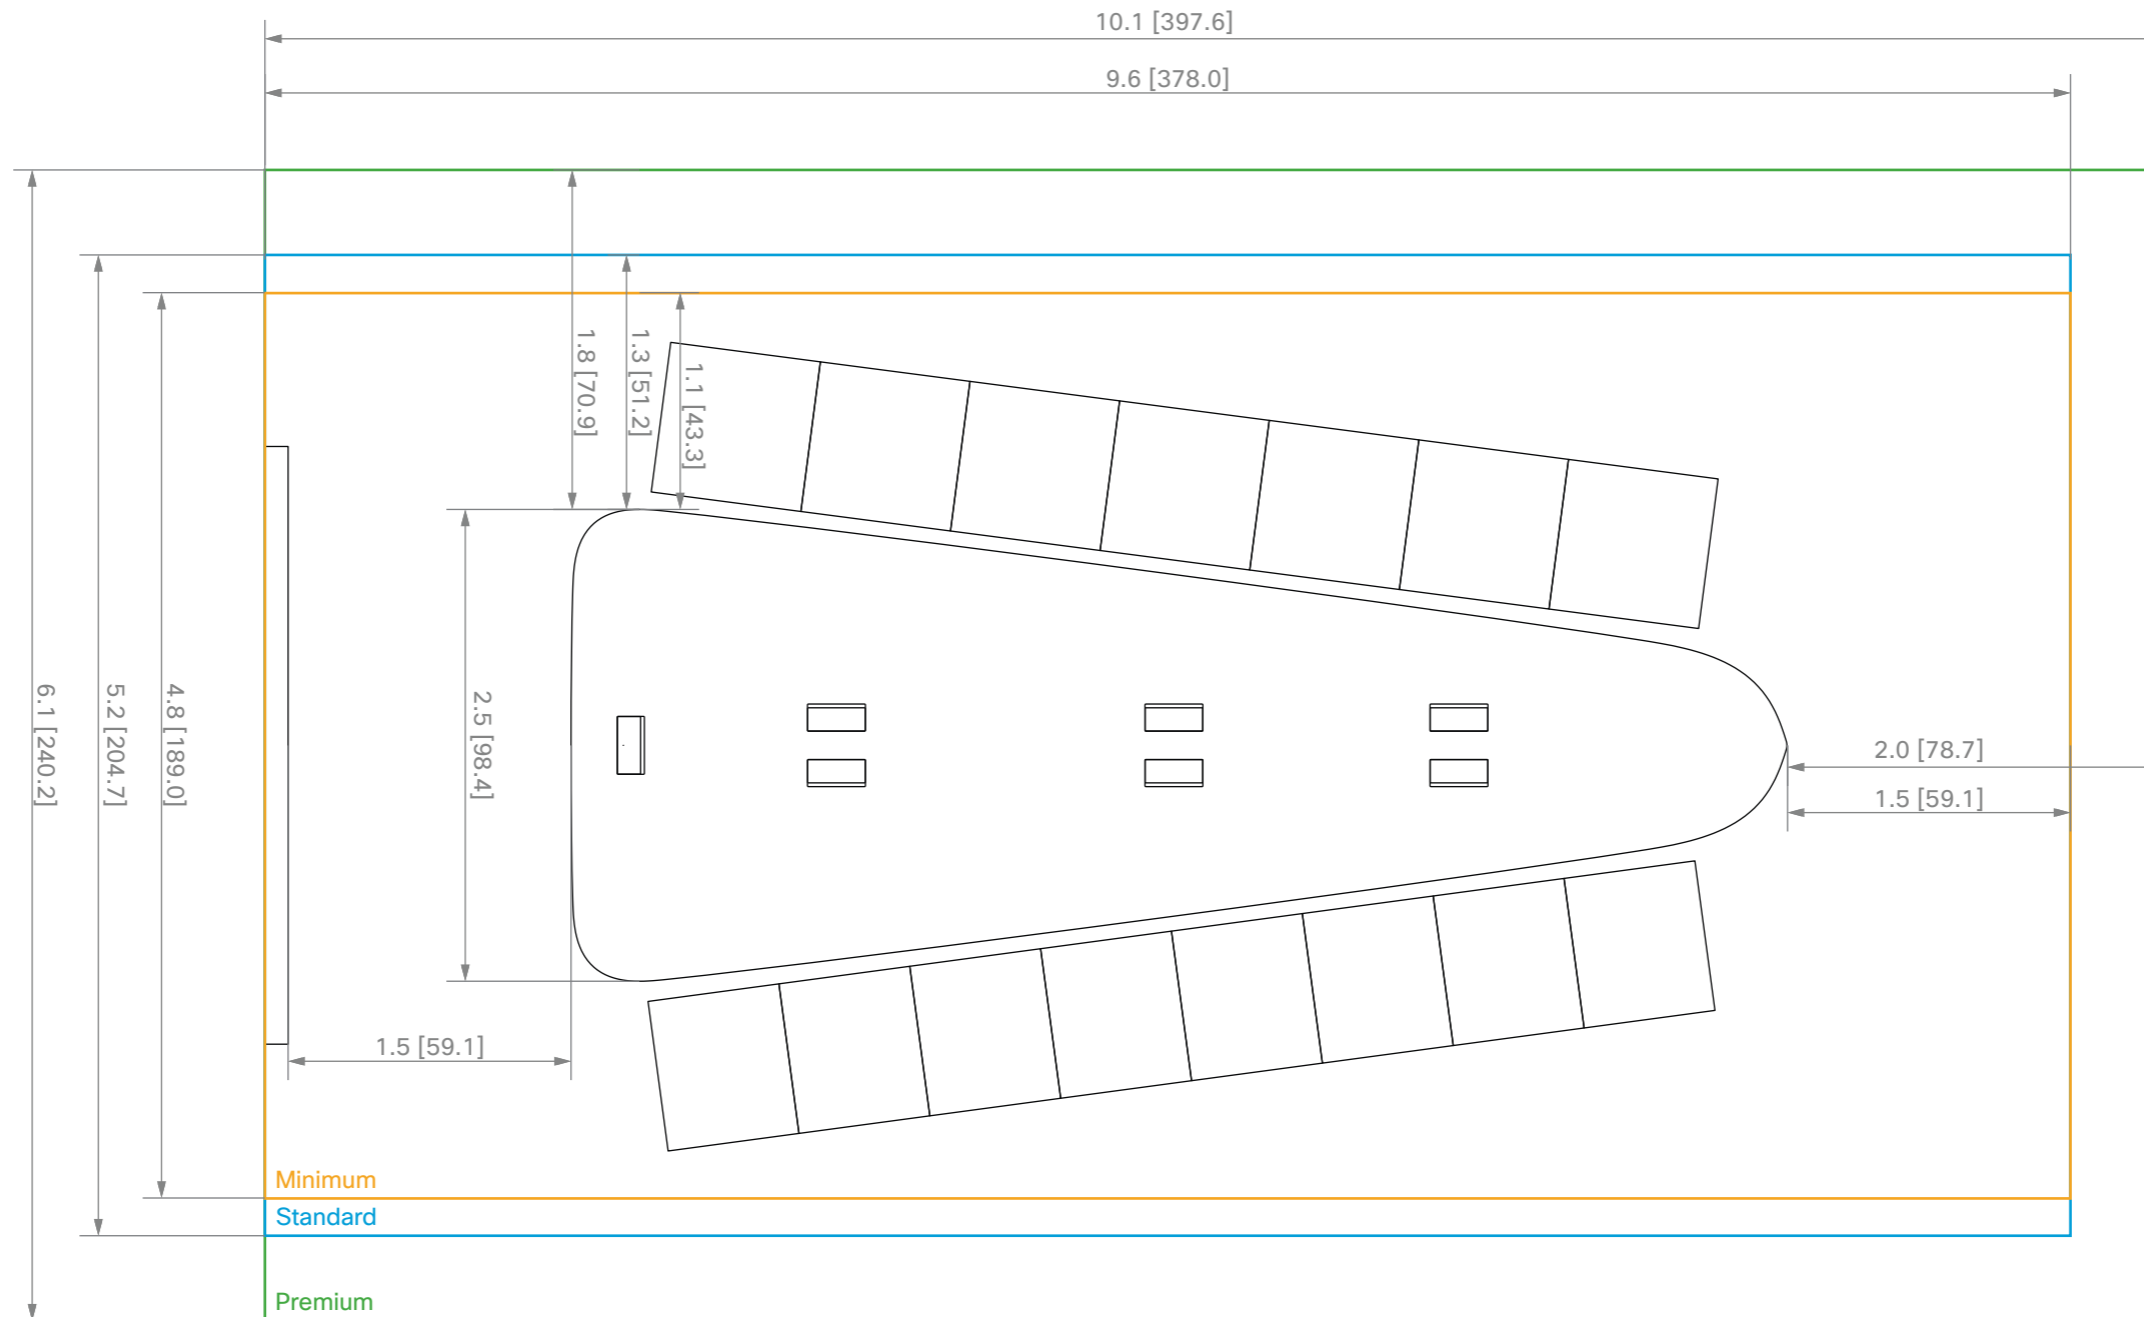

Minimum room height: 2.7 m [106.3 in.]
 Number of persons:
 2 × 5 seats with 80 cm [31.5 in.] per seat
 2 × 6 seats with 70 cm [27.6 in.] per seat

 Cisco Webex Room 70 Panorama Table for 10 people	Unit: m [inch]
	Sheet size: A3
	Scale: 1:40

Minimum room height: 2.7 m [106.3 in.]
 Number of persons:
 2 × 6 seats with 80 cm [31.5 in.] per seat
 2 × 7 seats with 70 cm [27.6 in.] per seat

 Cisco Webex Room 70 Panorama Table for 12 people	Unit: m [inch]
	Sheet size: A3
	Scale: 1:40

Minimum room height: 2.7 m [106.3 in.]
 Number of persons:
 2 × 7 seats with 80 cm [31.5 in.] per seat
 2 × 8 seats with 70 cm [27.6 in.] per seat

 Cisco Webex Room 70 Panorama Table for 14 people	Unit: m [inch]
	Sheet size: A3
	Scale: 1:40

Minimum room height: 2.4 m [94.5 in.]
 Number of persons: 6 seats with 70 cm [31.5 in.] per seat

Cisco Webex Room 70 Panorama
 Classic table for 6 people

Unit:	m [inch]
Sheet size:	A3
Scale:	1:40