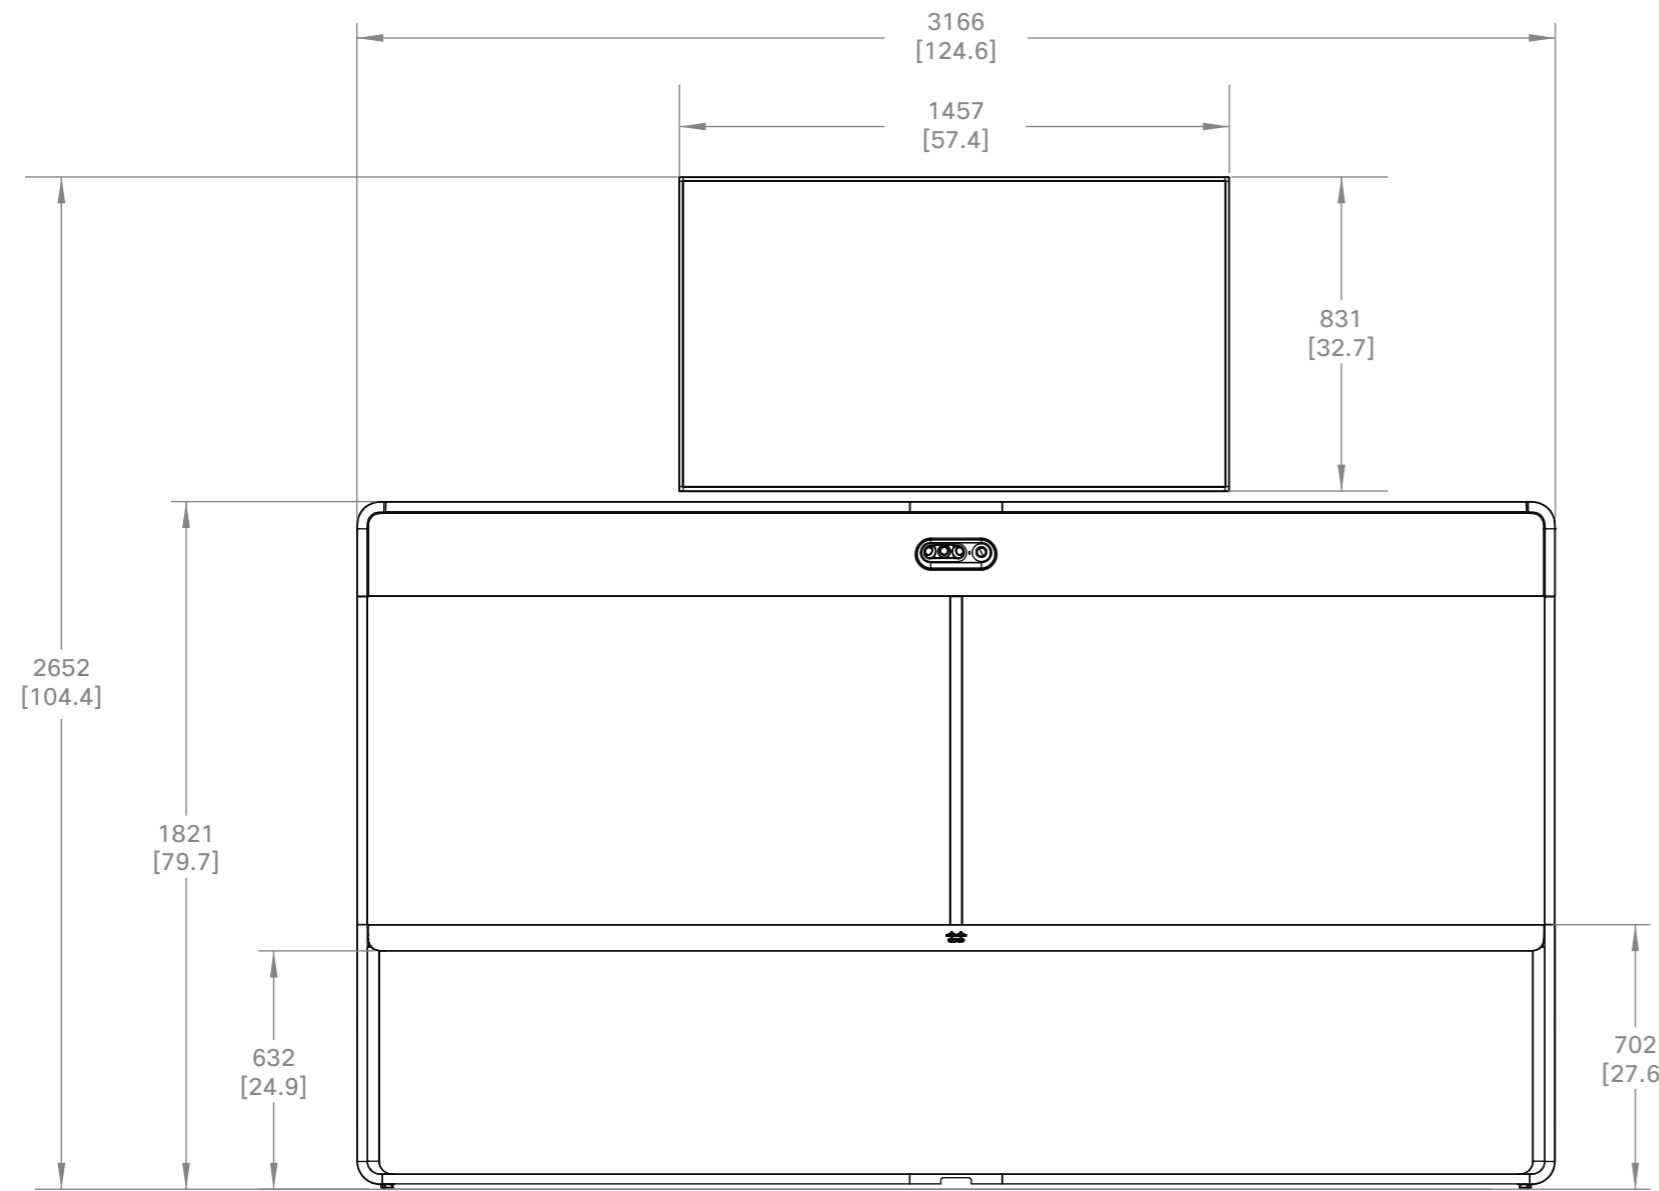

Cisco Webex Room 70 Panorama
Wall mount, 65 inch content screen above

Unit:	mm [inch]
Sheet size:	A3
Scale:	1:20

 Cisco Webex Room 70 Panorama Wall-secured floor stand, 65 inch content screen above	Unit: mm [inch]
	Sheet size: A3
	Scale: 1:20

Cisco Webex Room 70 Panorama
 Wall-secured floor stand,
 55 inch content screen below

Unit:	mm [inch]
Sheet size:	A3
Scale:	1:20

Cisco Webex Room 70 Panorama
 Freestanding floor stand,
 55 inch content screen below

Unit:	mm [inch]
Sheet size:	A3
Scale:	1:20

Minimum room height: 2.7 m [106.3 in.]
 Number of persons:
 2 × 3 seats with 80 cm [31.5 in.] per seat
 2 × 4 seats with 70 cm [27.6 in.] per seat

 Cisco Webex Room 70 Panorama Table for 6 people	Unit: m [inch]
	Sheet size: A3
	Scale: 1:40

Minimum room height: 2.7 m [106.3 in.]
 Number of persons:
 2 × 4 seats with 80 cm [31.5 in.] per seat
 2 × 5 seats with 70 cm [27.6 in.] per seat

Cisco Webex Room 70 Panorama
 Table for 8 people

Unit:	m [inch]
Sheet size:	A3
Scale:	1:40