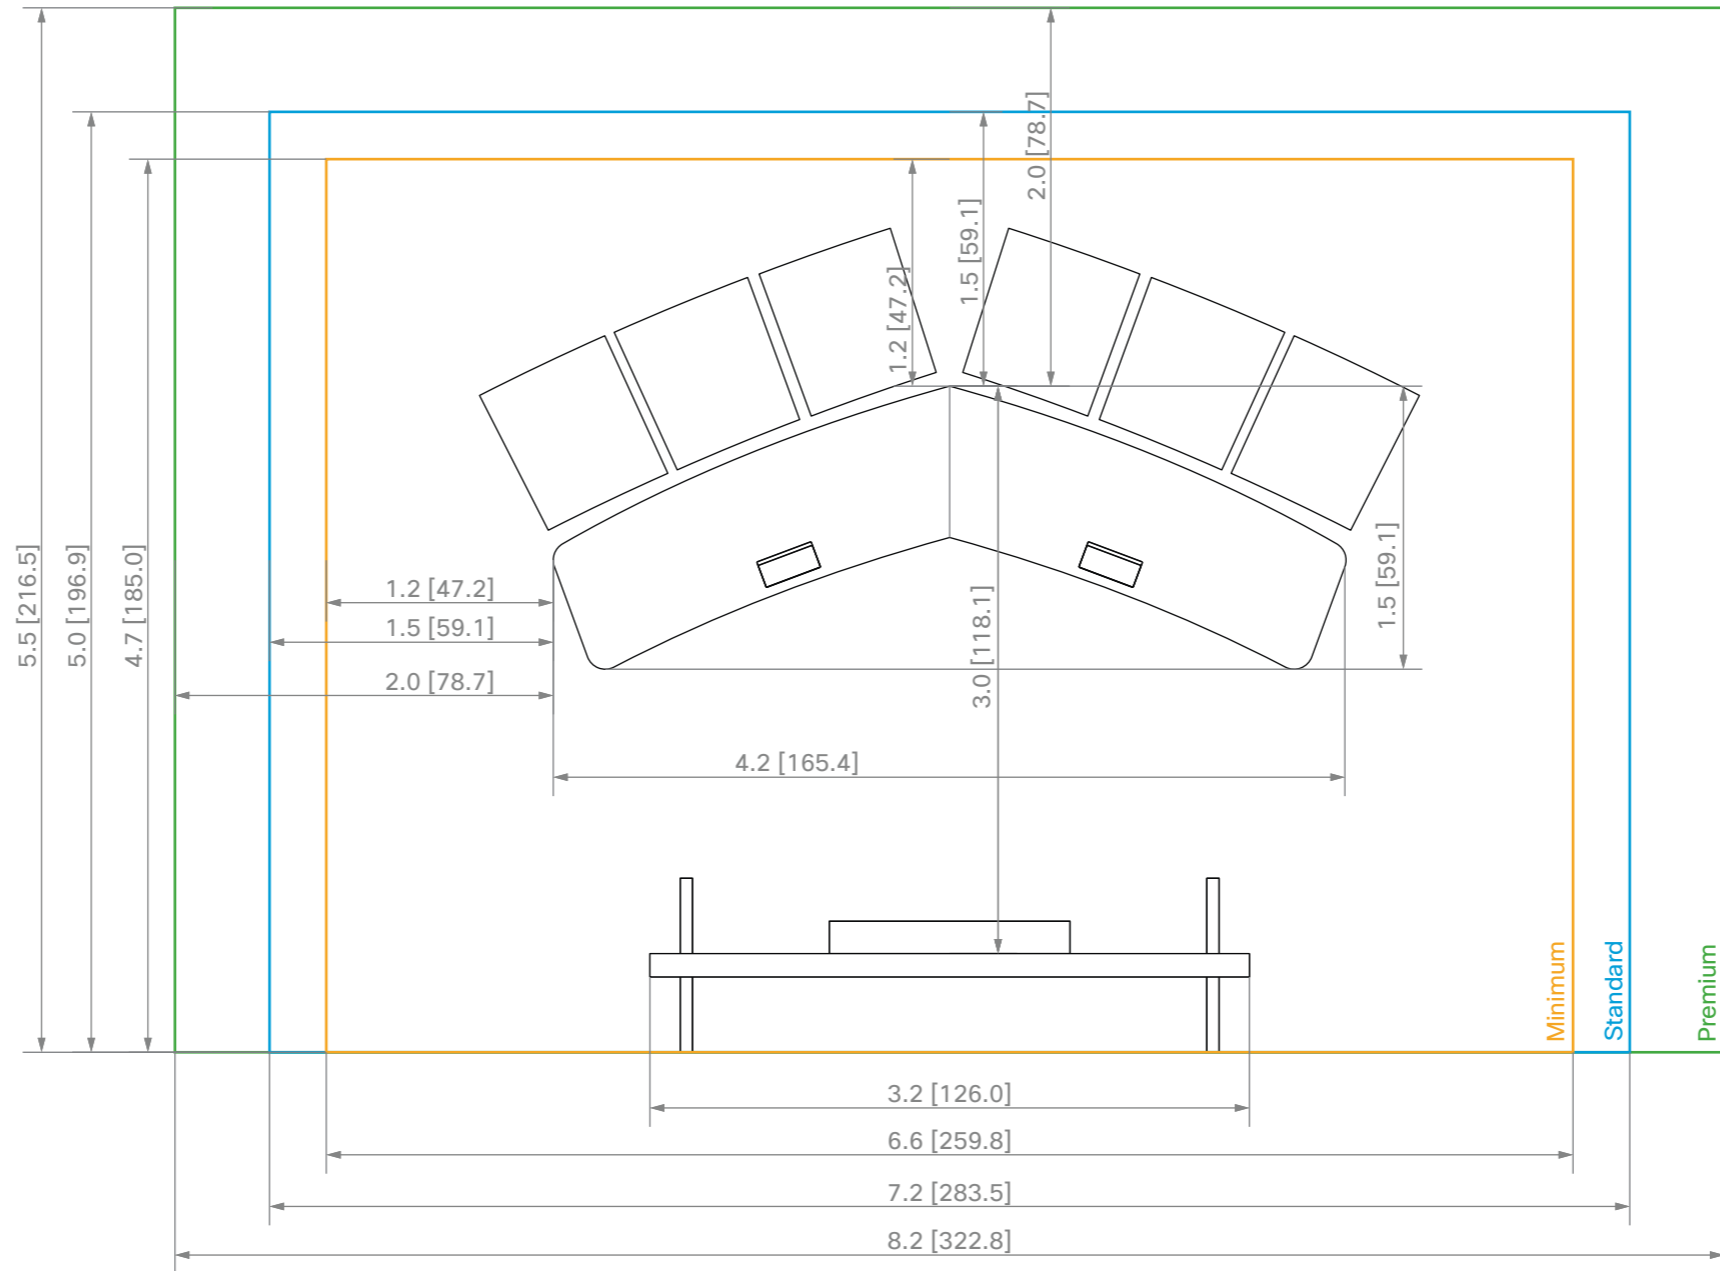

Minimum room height: 2.7 m [106.3 in.]
 Number of persons:
 2 × 5 seats with 80 cm [31.5 in.] per seat
 2 × 6 seats with 70 cm [27.6 in.] per seat

 Cisco Webex Room 70 Panorama Table for 10 people	Unit: m [inch]
	Sheet size: A3
	Scale: 1:40

Minimum room height: 2.7 m [106.3 in.]
 Number of persons:
 2 × 6 seats with 80 cm [31.5 in.] per seat
 2 × 7 seats with 70 cm [27.6 in.] per seat

 Cisco Webex Room 70 Panorama Table for 12 people	Unit: m [inch]
	Sheet size: A3
	Scale: 1:40

Minimum room height: 2.7 m [106.3 in.]
 Number of persons:
 2 × 7 seats with 80 cm [31.5 in.] per seat
 2 × 8 seats with 70 cm [27.6 in.] per seat

 Cisco Webex Room 70 Panorama Table for 14 people	Unit: m [inch]
	Sheet size: A3
	Scale: 1:40

Minimum room height: 2.4 m [94.5 in.]
 Number of persons: 6 seats with 70 cm [31.5 in.] per seat

Cisco Webex Room 70 Panorama
 Classic table for 6 people

Unit:	m [inch]
Sheet size:	A3
Scale:	1:40