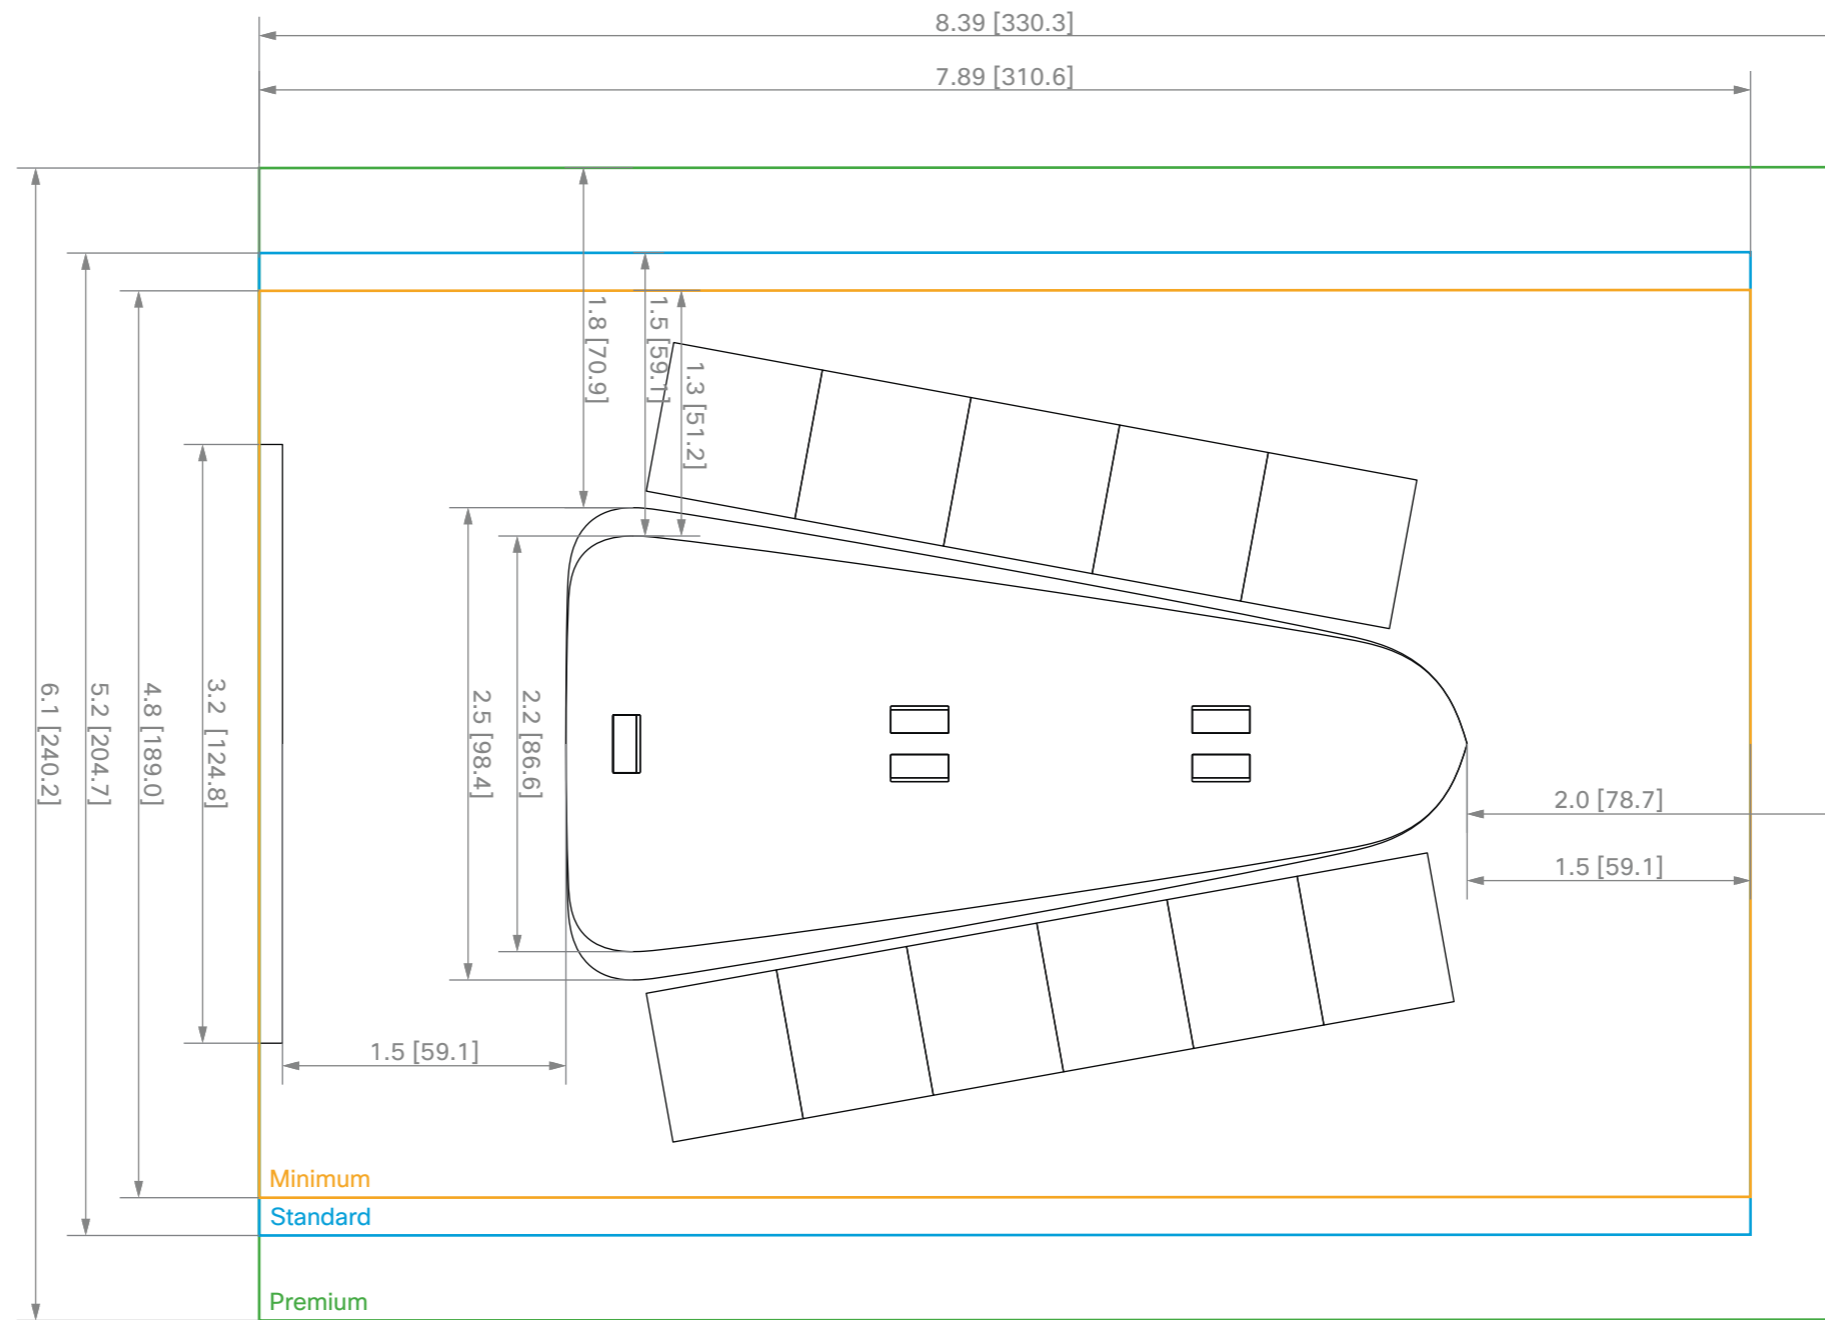

Cisco Webex Room 70 Panorama
 Wall-secured floor stand,
 55 inch content screen below

Unit:	mm [inch]
Sheet size:	A3
Scale:	1:20

Cisco Webex Room 70 Panorama
 Freestanding floor stand,
 55 inch content screen below

Unit:	mm [inch]
Sheet size:	A3
Scale:	1:20

Minimum room height: 2.7 m [106.3 in.]
 Number of persons:
 2 × 3 seats with 80 cm [31.5 in.] per seat
 2 × 4 seats with 70 cm [27.6 in.] per seat

 Cisco Webex Room 70 Panorama Table for 6 people	Unit: m [inch]
	Sheet size: A3
	Scale: 1:40

Minimum room height: 2.7 m [106.3 in.]
 Number of persons:
 2 × 4 seats with 80 cm [31.5 in.] per seat
 2 × 5 seats with 70 cm [27.6 in.] per seat

Cisco Webex Room 70 Panorama
 Table for 8 people

Unit:	m [inch]
Sheet size:	A3
Scale:	1:40

Minimum room height: 2.7 m [106.3 in.]
 Number of persons:
 2 × 5 seats with 80 cm [31.5 in.] per seat
 2 × 6 seats with 70 cm [27.6 in.] per seat

 Cisco Webex Room 70 Panorama Table for 10 people	Unit: m [inch]
	Sheet size: A3
	Scale: 1:40