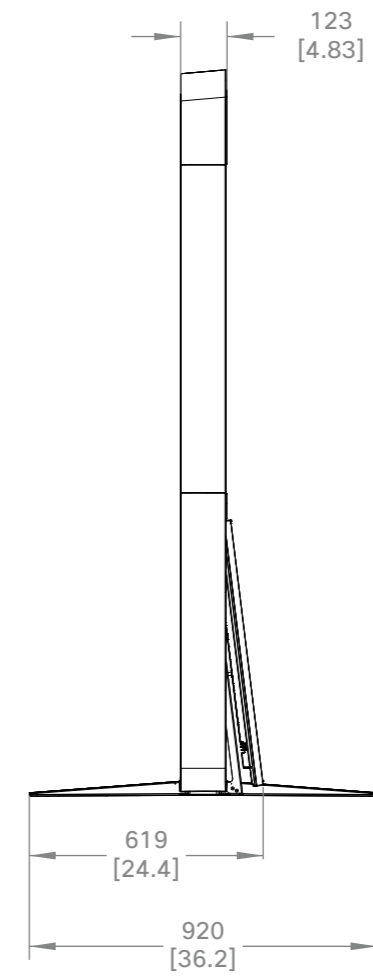

Cisco Webex Room 70 Panorama
Wall mount, 65 inch content screen above

Unit:	mm [inch]
Sheet size:	A3
Scale:	1:20

 Cisco Webex Room 70 Panorama Wall-secured floor stand, 65 inch content screen above	Unit: mm [inch]
	Sheet size: A3
	Scale: 1:20

Cisco Webex Room 70 Panorama
 Wall-secured floor stand,
 55 inch content screen below

Unit:	mm [inch]
Sheet size:	A3
Scale:	1:20

Cisco Webex Room 70 Panorama
 Freestanding floor stand,
 55 inch content screen below

Unit:	mm [inch]
Sheet size:	A3
Scale:	1:20

Minimum room height: 2.7 m [106.3 in.]
 Number of persons:
 2 × 3 seats with 80 cm [31.5 in.] per seat
 2 × 4 seats with 70 cm [27.6 in.] per seat

 Cisco Webex Room 70 Panorama Table for 6 people	Unit: m [inch]
	Sheet size: A3
	Scale: 1:40

Minimum room height: 2.7 m [106.3 in.]
 Number of persons:
 2 × 4 seats with 80 cm [31.5 in.] per seat
 2 × 5 seats with 70 cm [27.6 in.] per seat

Cisco Webex Room 70 Panorama
 Table for 8 people

Unit:	m [inch]
Sheet size:	A3
Scale:	1:40