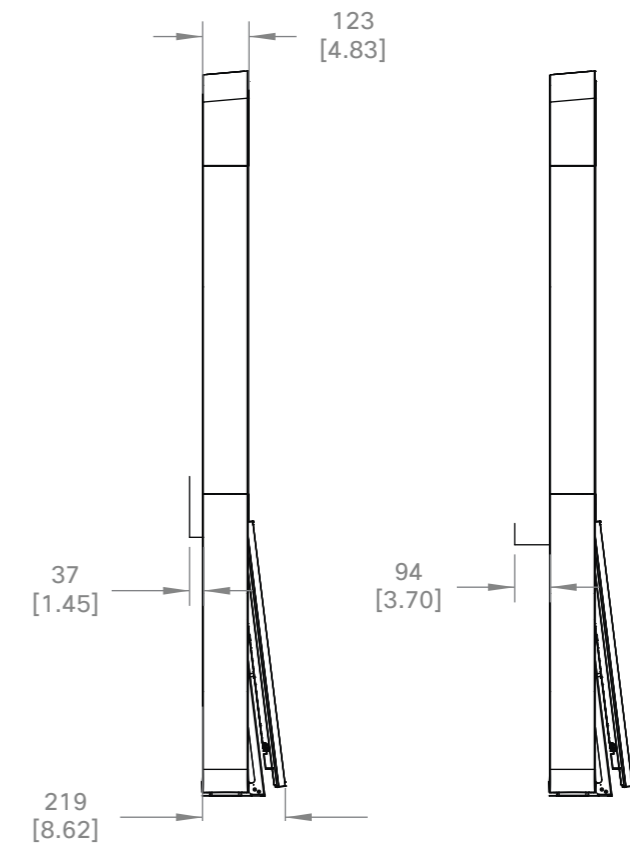

Cisco Webex Room 70 Panorama
Wall mount, 65 inch content screen above

Unit:	mm [inch]
Sheet size:	A3
Scale:	1:20

 Cisco Webex Room 70 Panorama Wall-secured floor stand, 65 inch content screen above	Unit: mm [inch]
	Sheet size: A3
	Scale: 1:20

Cisco Webex Room 70 Panorama
 Wall-secured floor stand,
 55 inch content screen below

Unit:	mm [inch]
Sheet size:	A3
Scale:	1:20

Cisco Webex Room 70 Panorama
 Freestanding floor stand,
 55 inch content screen below

Unit:	mm [inch]
Sheet size:	A3
Scale:	1:20

Minimum room height: 2.7 m [106.3 in.]
 Number of persons:
 2 × 3 seats with 80 cm [31.5 in.] per seat
 2 × 4 seats with 70 cm [27.6 in.] per seat

 Cisco Webex Room 70 Panorama Table for 6 people	Unit: m [inch]
	Sheet size: A3
	Scale: 1:40

Minimum room height: 2.7 m [106.3 in.]
 Number of persons:
 2 × 4 seats with 80 cm [31.5 in.] per seat
 2 × 5 seats with 70 cm [27.6 in.] per seat

Cisco Webex Room 70 Panorama
 Table for 8 people

Unit:	m [inch]
Sheet size:	A3
Scale:	1:40