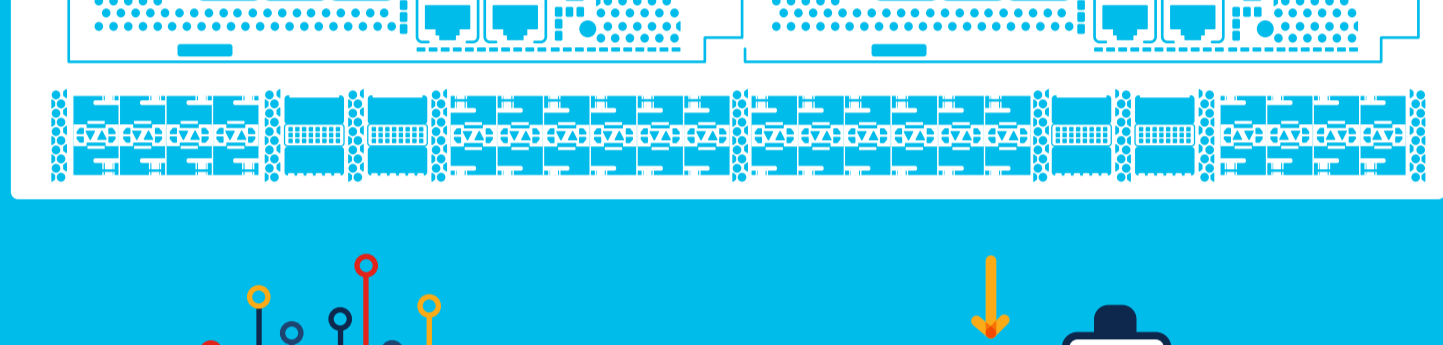

ASR 9902

800Gbps in 2RU

8x100GbE/15x25GbE/40x10GbE
(no oversubscription)

0.4 Watts/Gbps